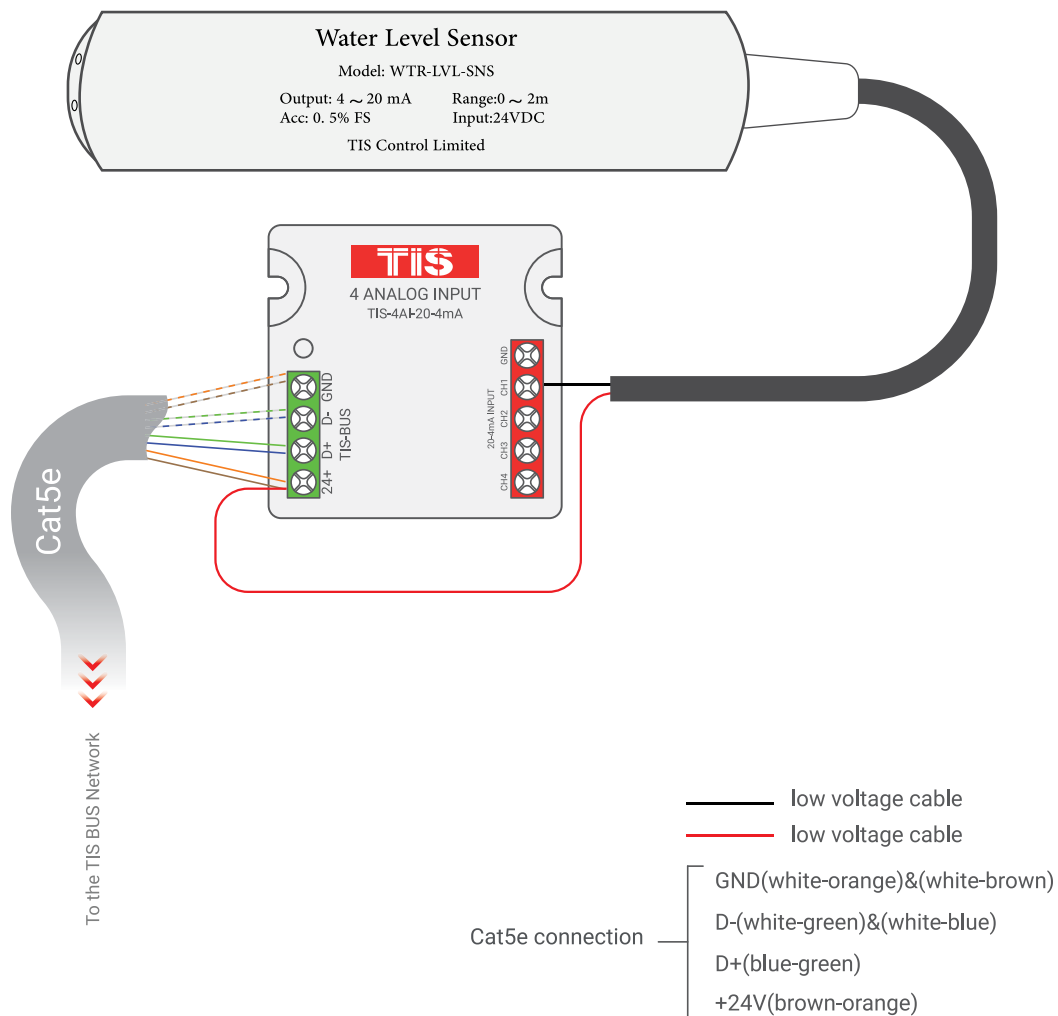

# TIS WATER LEVEL SENSOR

Water level sensor

Product Diagrams V3.1

Model: WTR-LVL-SNS

▲ TIS Water Level Sensor & 4 Analog Input Bus Connection Color Coding

# TIS WATER LEVEL SENSOR

Water level Sensor

Model: WTR-LVL-SNS

▲ TIS Water Level Sensor Dimension Diagram

Copyright © 2025 TIS, All Rights Reserved

TIS Logo is registered trademark of TIS CONTROL.  
All of the specification are subject to change without notice.