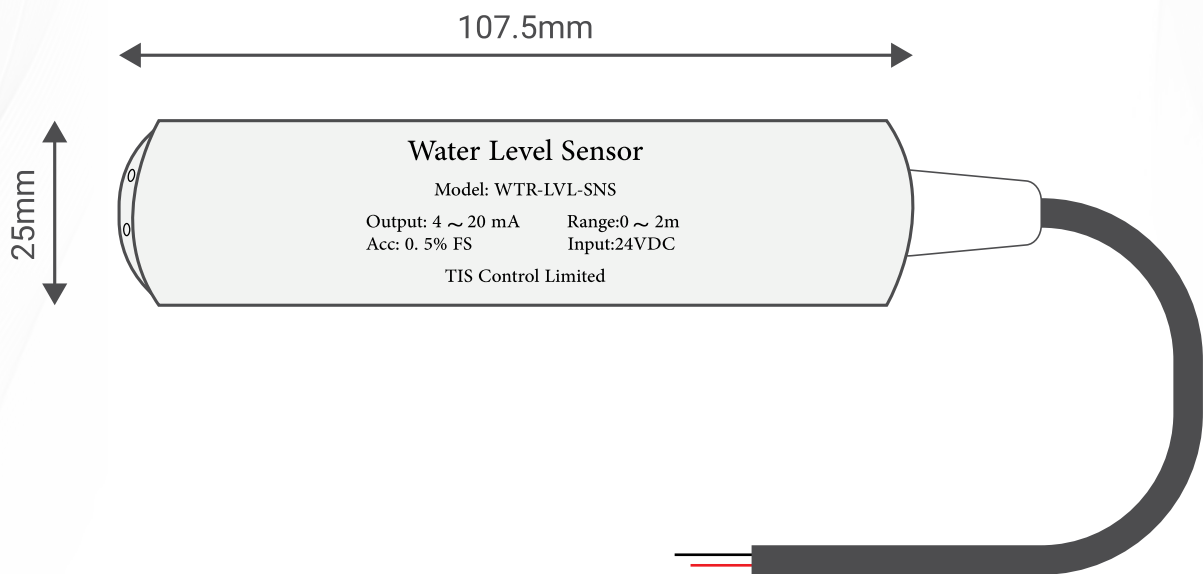

# TIS WATER LEVEL SENSOR

Water level sensor

Product Diagrams V3.1

Model: WTR-LVL-SNS

▲ TIS Water Level Sensor & 4 Analog Input Bus Connection Color Coding

# TIS WATER LEVEL SENSOR

Water level Sensor

Model: WTR-LVL-SNS

▲ TIS Water Level Sensor Dimension Diagram

Copyright © 2025 TIS, All Rights Reserved

TIS Logo is registered trademark of TIS CONTROL.  
All of the specification are subject to change without notice.