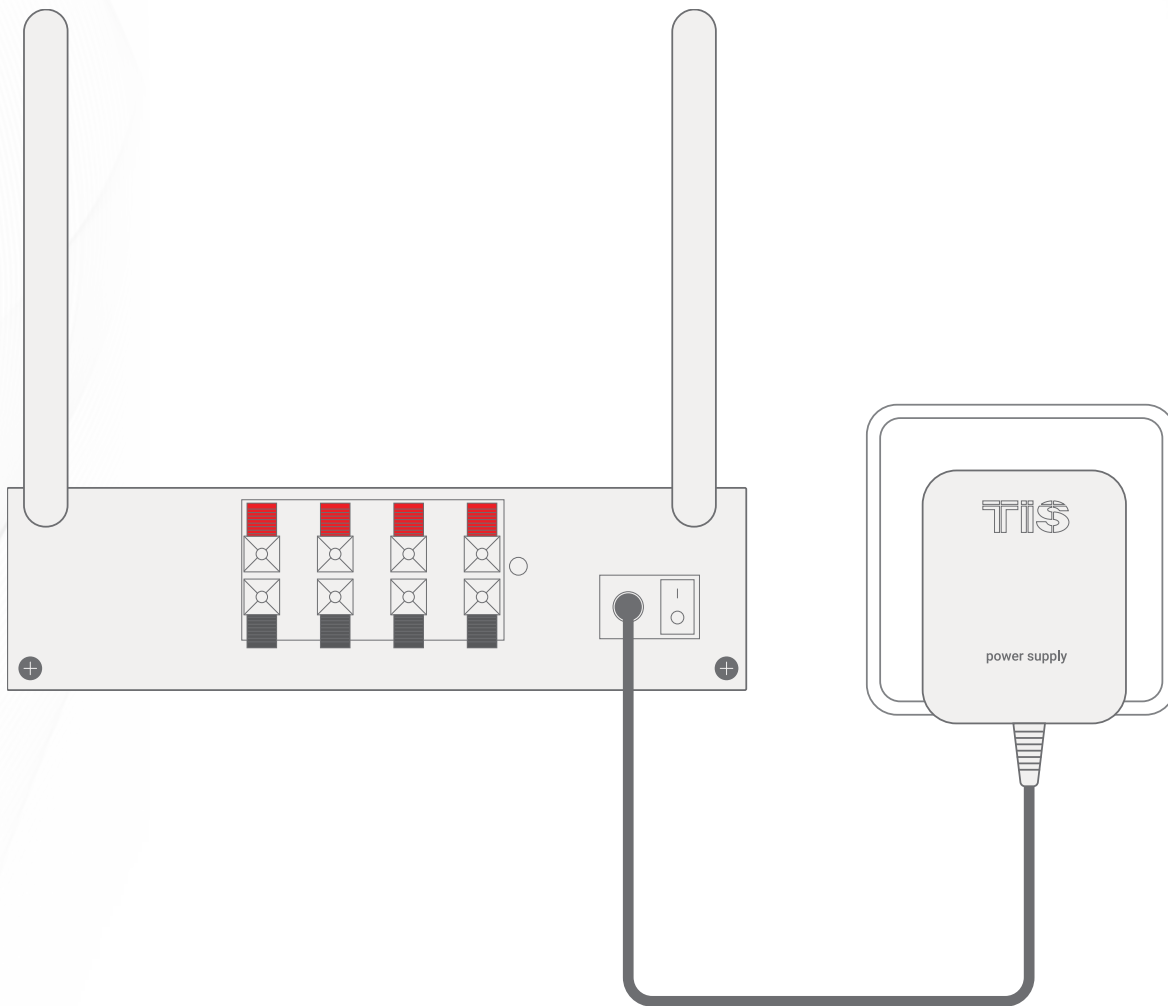

WIRELESS AUDIO PLAYER

Smart Music Streamer

Product Diagrams V 1.2

Model: TIS-PL-17100

▲ Figure 1: Audio Player Connection Diagram

Cat5e connection — { D-(white-green)&(white-blue)
D+(blue-green)
+24V(brown-orange)

WIRELESS AUDIO PLAYER

Smart Music Streamer

Model: TIS-PL-17100

— LAN Cable

▲ Figure 2: Audio Player & Ethernet Connection Diagram

Copyright © 2022 TIS, All Rights Reserved

TIS Logo is registered trademark of TIS CONTROL.
All of the specification are subject to change without notice.

TIS CONTROL PTY LIMITED
SA , AUSTRALIA

TIS CONTROL LIMITED
Wanchai, Hong Kong

WIRELESS AUDIO PLAYER

Smart Music Streamer

Model: TIS-PL-17100

Power Cable

▲ Figure 3: Audio Player & Power Supply Connection Diagram

WIRELESS AUDIO PLAYER

Smart Music Streamer

Model: TIS-PL-17100

— Speaker Cable
— Speaker Cable

▲ Figure 4: Audio Player & Speaker Device Connection Diagram

Copyright © 2022 TIS, All Rights Reserved
TIS Logo is registered trademark of TIS CONTROL.
All of the specification are subject to change without notice.