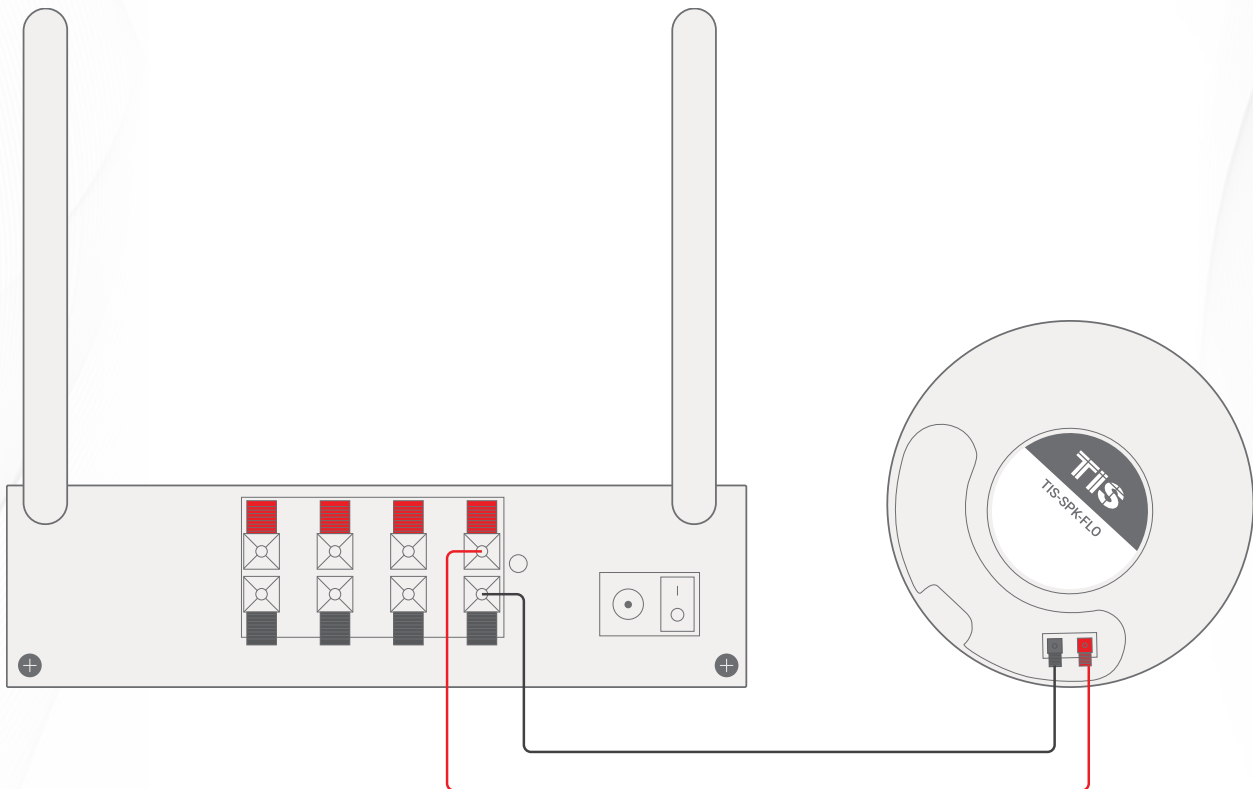

WIRELESS AUDIO PLAYER

Smart Music Streamer

Model: TIS-PL-17100

— Speaker Cable
— Speaker Cable

▲ Figure 4: Audio Player & Speaker Device Connection Diagram

Copyright © 2022 TIS, All Rights Reserved
TIS Logo is registered trademark of TIS CONTROL.
All of the specification are subject to change without notice.