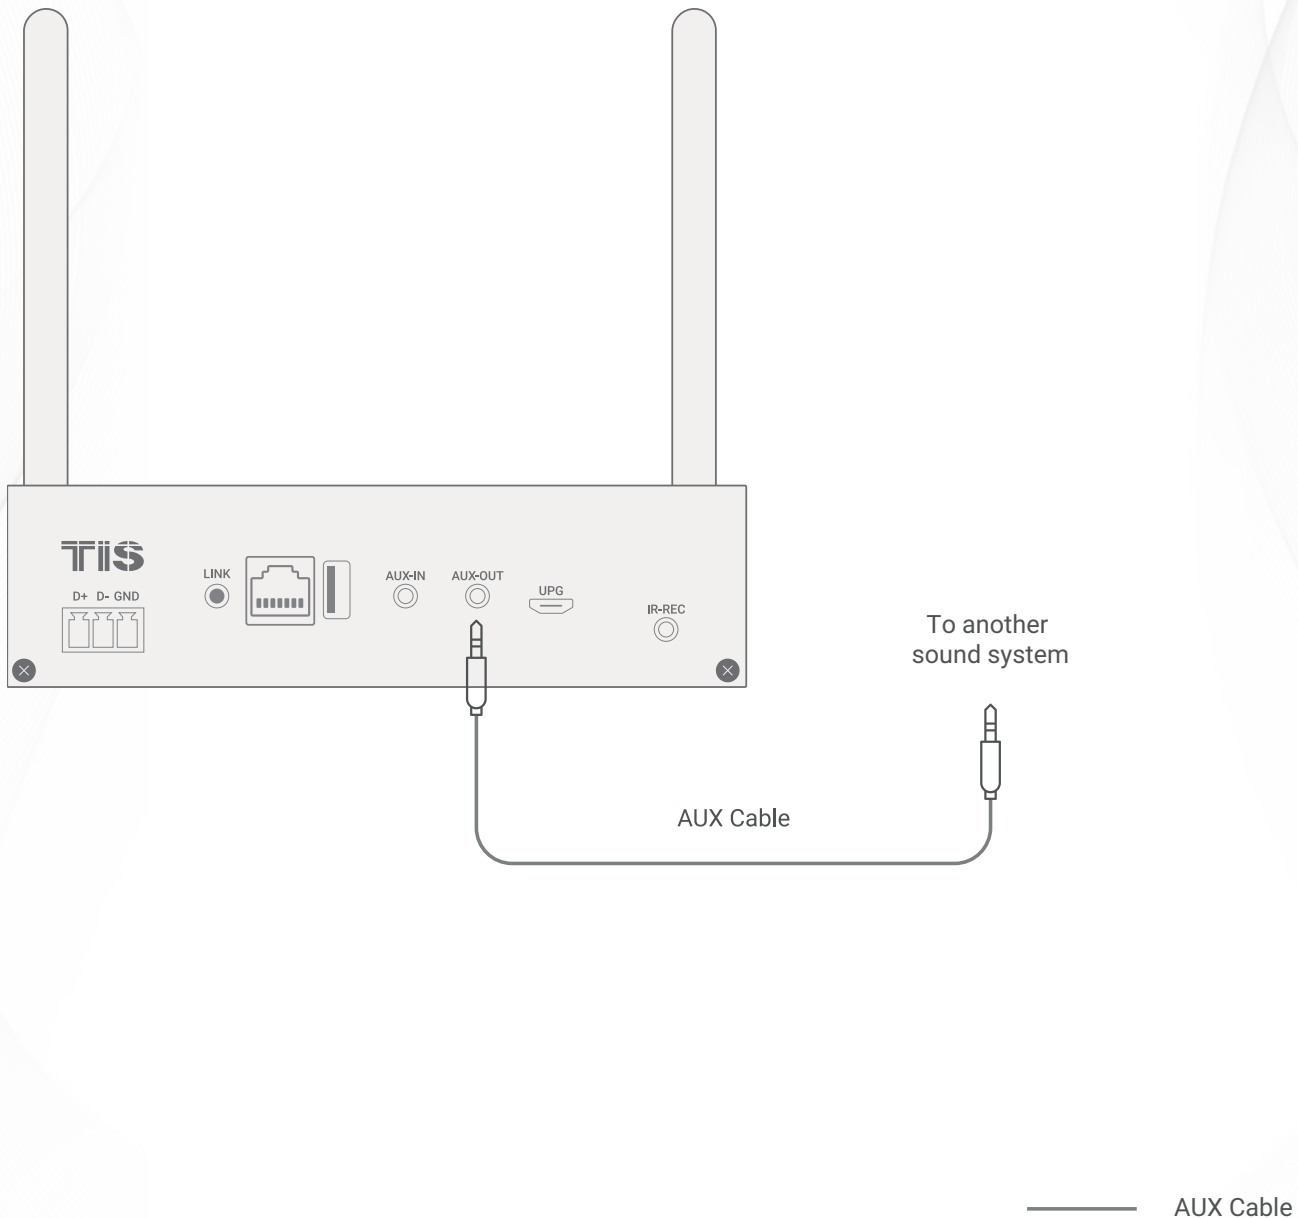

Smart Music Streamer

Model: TIS-PL-17100

▲ Figure 6: Audio Player & Other Sound Systems Connection via AUX Port

Copyright © 2022 TIS, All Rights Reserved

TIS Logo is registered trademark of TIS CONTROL.
All of the specification are subject to change without notice.