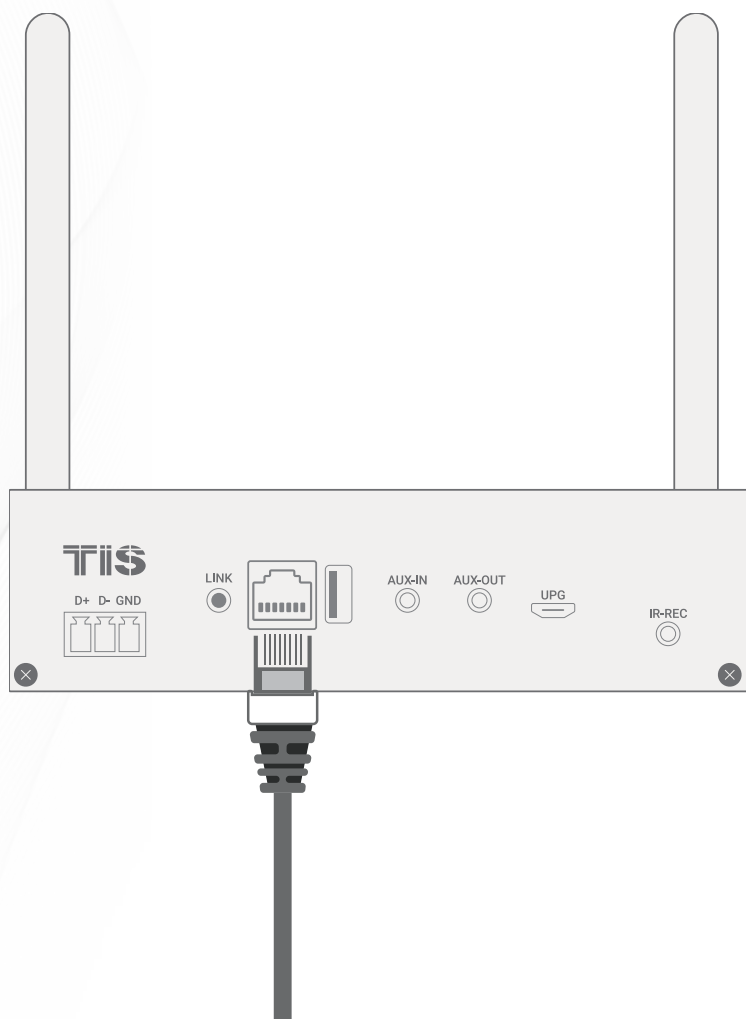

WIRELESS AUDIO PLAYER

Smart Music Streamer

Product Diagrams V 1.2

Model: TIS-PL-17100

▲ Figure 1: Audio Player Connection Diagram

Cat5e connection — { D-(white-green)&(white-blue)
D+(blue-green)
+24V(brown-orange)

WIRELESS AUDIO PLAYER

Smart Music Streamer

Model: TIS-PL-17100

— LAN Cable

▲ Figure 2: Audio Player & Ethernet Connection Diagram

Copyright © 2022 TIS, All Rights Reserved

TIS Logo is registered trademark of TIS CONTROL.
All of the specification are subject to change without notice.

TIS CONTROL PTY LIMITED
SA , AUSTRALIA

TIS CONTROL LIMITED
Wanchai, Hong Kong

WIRELESS AUDIO PLAYER

Smart Music Streamer

Model: TIS-PL-17100

Power Cable

▲ Figure 3: Audio Player & Power Supply Connection Diagram

WIRELESS AUDIO PLAYER

Smart Music Streamer

Model: TIS-PL-17100

— Speaker Cable
— Speaker Cable

▲ Figure 4: Audio Player & Speaker Device Connection Diagram

Copyright © 2022 TIS, All Rights Reserved
TIS Logo is registered trademark of TIS CONTROL.
All of the specification are subject to change without notice.