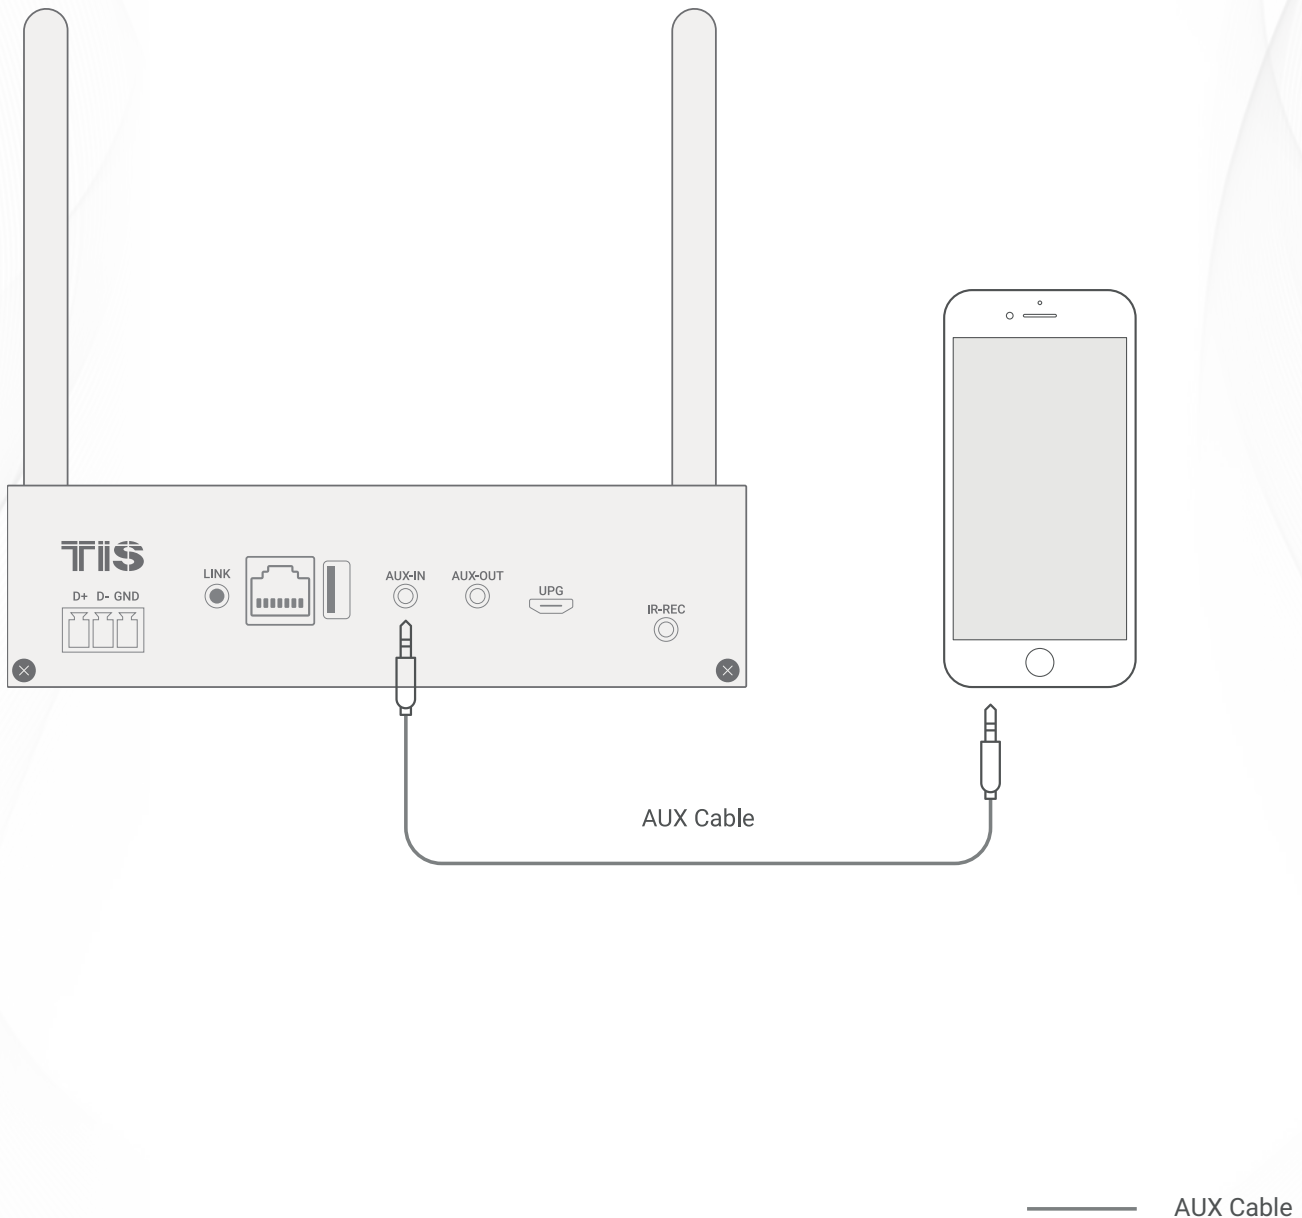

WIRELESS AUDIO PLAYER

Smart Music Streamer

Model: TIS-PL-17100

— Speaker Cable
— Speaker Cable

▲ Figure 4: Audio Player & Speaker Device Connection Diagram

Copyright © 2022 TIS, All Rights Reserved
TIS Logo is registered trademark of TIS CONTROL.
All of the specification are subject to change without notice.

TIS CONTROL PTY LIMITED
SA , AUSTRALIA

TIS CONTROL LIMITED
Wanchai, Hong Kong

WIRELESS AUDIO PLAYER

Smart Music Streamer

Model: TIS-PL-17100

▲ Figure 5: Audio Player & Smartphones Connection via AUX Port

Copyright © 2022 TIS, All Rights Reserved