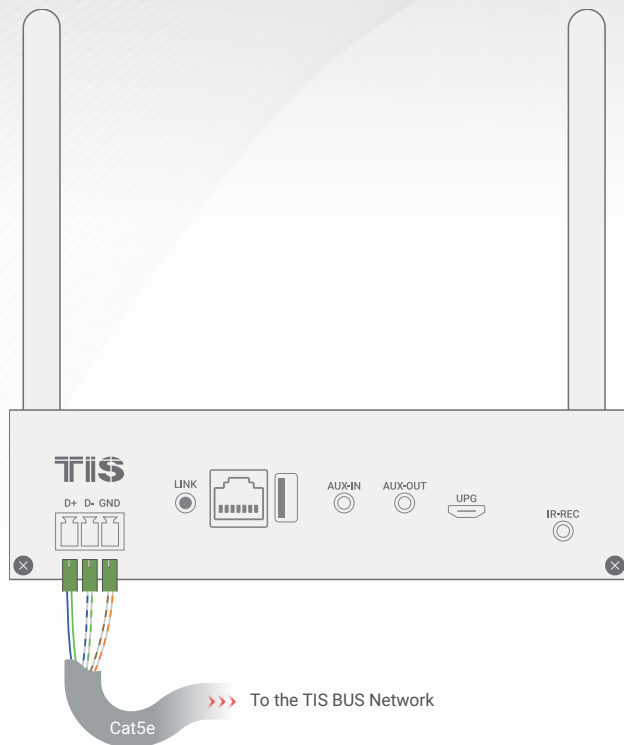

WIRELESS AUDIO PLAYER

Smart Music Streamer

Product Diagrams V 1.2

Model: TIS-PL-17100

▲ Figure 1: Audio Player Connection Diagram

Cat5e connection — { D-(white-green)&(white-blue)
D+(blue-green)
+24V(brown-orange)

WIRELESS AUDIO PLAYER

Smart Music Streamer

Model: TIS-PL-17100

— LAN Cable

▲ Figure 2: Audio Player & Ethernet Connection Diagram

Copyright © 2022 TIS, All Rights Reserved

TIS Logo is registered trademark of TIS CONTROL.
All of the specification are subject to change without notice.

TIS CONTROL PTY LIMITED
SA , AUSTRALIA

TIS CONTROL LIMITED
Wanchai, Hong Kong

WIRELESS AUDIO PLAYER

Smart Music Streamer

Model: TIS-PL-17100

Power Cable

▲ Figure 3: Audio Player & Power Supply Connection Diagram