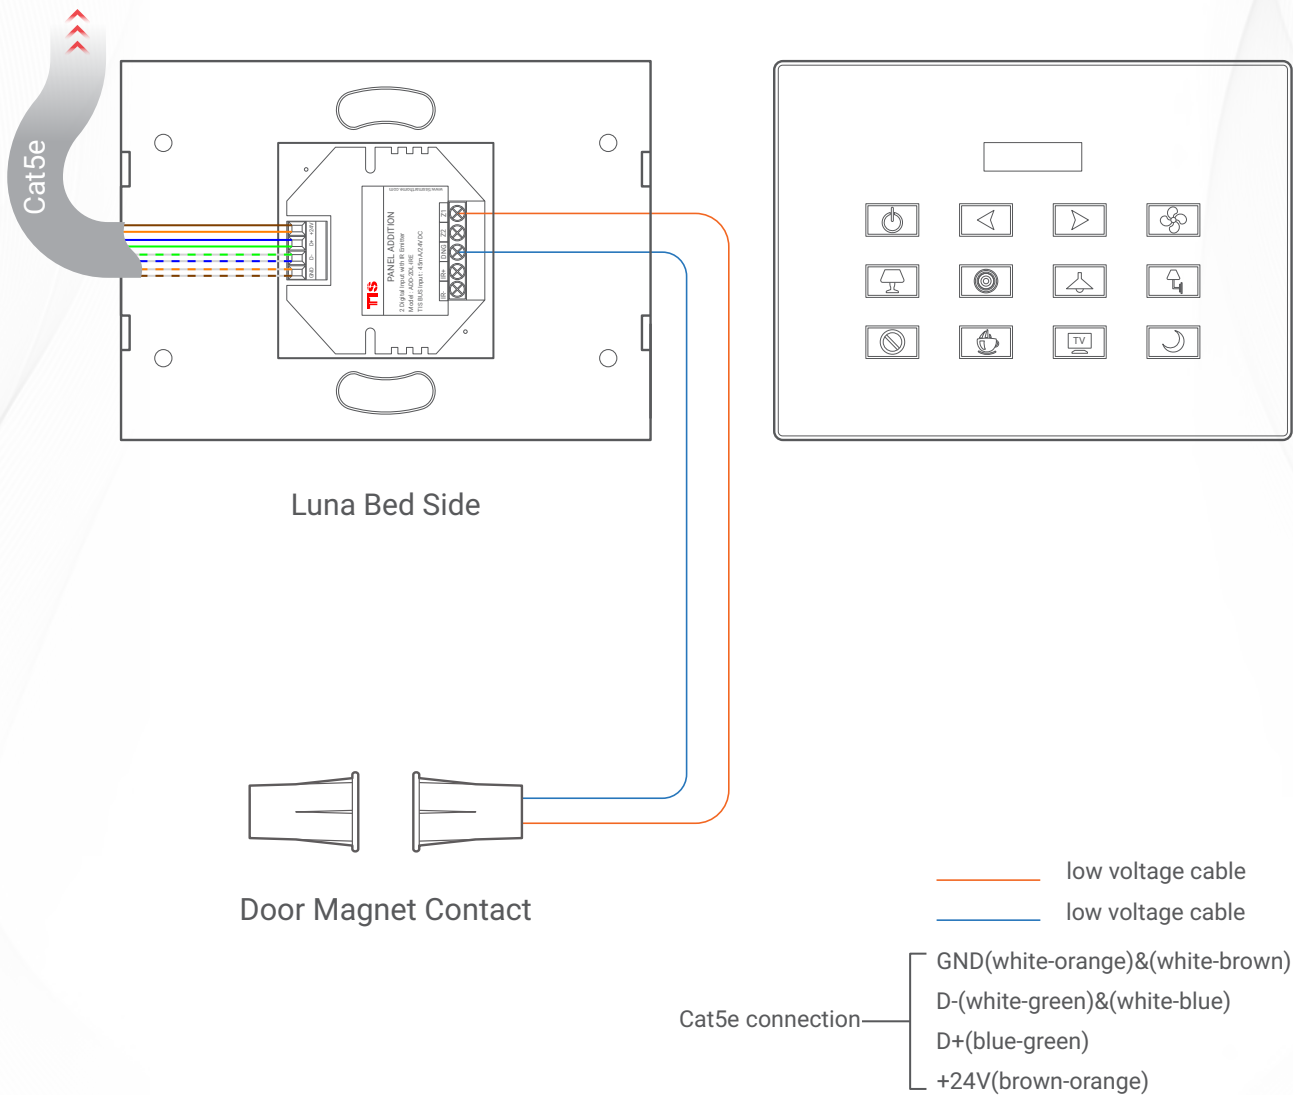

# LUNA BEDSIDE PANEL

Bedside Touch Panel

Model: LUNA-BEDSIDE

to the TIS BUS Network

▲ Figure 10: Luna Bedside & ADD-2DL-IRE Connection Diagram

Copyright © 2022 TIS, All Rights Reserved

TIS Logo is registered trademark of TIS CONTROL .  
All of the specification are subject to change without notice.

# LUNA BEDSIDE PANEL

Bedside Touch Panel

Model: LUNA-BEDSIDE

to the TIS BUS Network

▲ Figure 11: Luna Bedside & ADD-2DL-IRE Magnetic Door Contact Connection Diagram

Copyright © 2022 TIS, All Rights Reserved