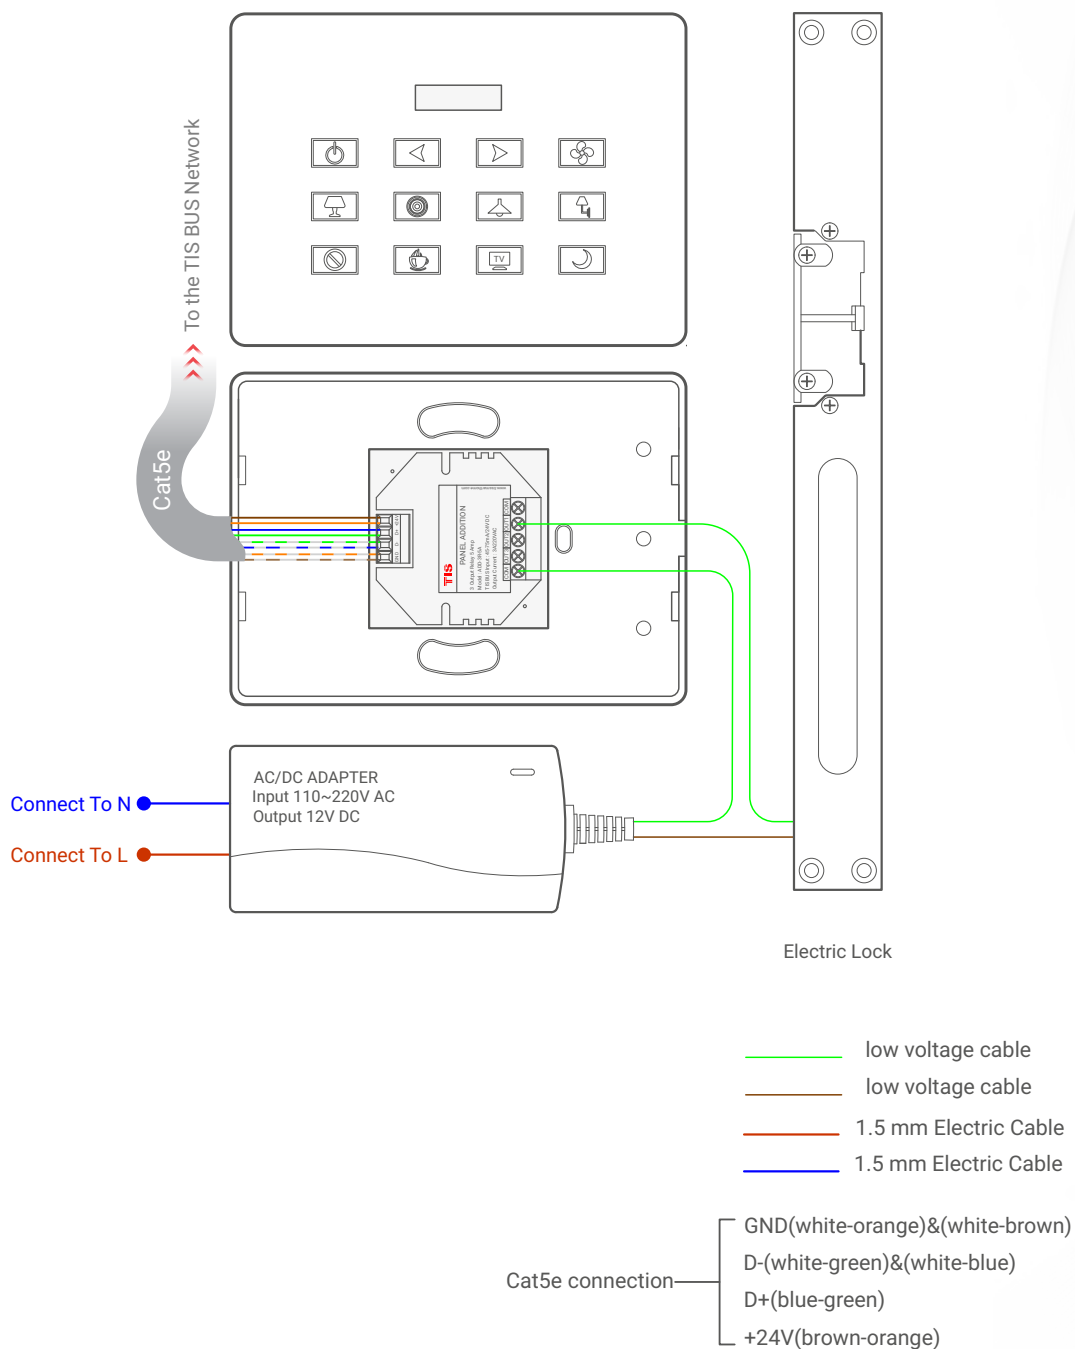

# LUNA BEDSIDE PANEL

Bedside Touch Panel

Model: LUNA-BEDSIDE

▲ Figure 2: Luna Bedside & ADD-3R-5A FCU Connection Diagram

Copyright © 2022 TIS, All Rights Reserved

TIS Logo is registered trademark of TIS CONTROL .  
All of the specification are subject to change without notice.

# LUNA BEDSIDE PANEL

Bedside Touch Panel

Model: LUNA-BEDSIDE

to the TIS BUS Network

- 2.5 mm Electric Cable
  - 1.5 mm Electric Cable
  - 1.5 mm Electric Cable
- Cat5e connection —
- GND(white-orange)&(white-brown)
  - D-(white-green)&(white-blue)
  - D+(blue-green)
  - 24+V(brown-orange)

▲ Figure 3: Luna Bedside & ADD-3R-5A Motors Connection Diagram

Copyright © 2022 TIS, All Rights Reserved

TIS Logo is registered trademark of TIS CONTROL .  
All of the specification are subject to change without notice.

# LUNA BEDSIDE PANEL

Bedside Touch Panel

Model: LUNA-BEDSIDE

▲ Figure 4: Luna Bed Side & ADD-3R-5A Electric Lock Connection Diagram

Copyright © 2022 TIS, All Rights Reserved

TIS Logo is registered trademark of TIS CONTROL .  
All of the specification are subject to change without notice.