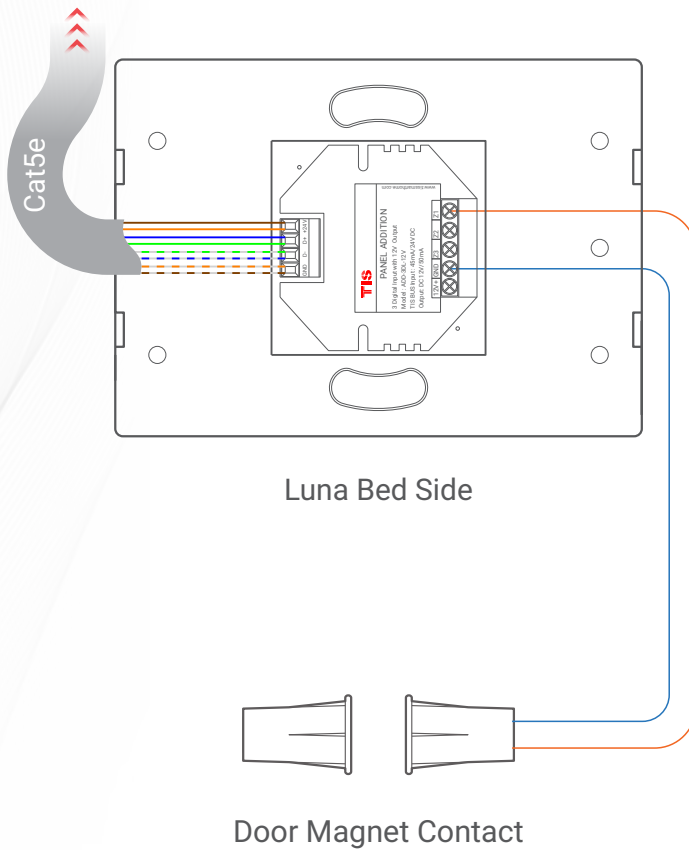

# LUNA BEDSIDE PANEL

Bedside Touch Panel

Model: LUNA-BEDSIDE

▲ Figure 4: Luna Bed Side & ADD-3R-5A Electric Lock Connection Diagram

Copyright © 2022 TIS, All Rights Reserved

TIS Logo is registered trademark of TIS CONTROL .  
All of the specification are subject to change without notice.

# LUNA BEDSIDE PANEL

Bedside Touch Panel

Model: LUNA-BEDSIDE

to the TIS BUS Network

▲ Figure 5: Luna Bedside & ADD-3DL-12V Magnetic Door Contact Connection Diagram

Copyright © 2022 TIS, All Rights Reserved  
 TIS Logo is registered trademark of TIS CONTROL .  
 All of the specification are subject to change without notice.