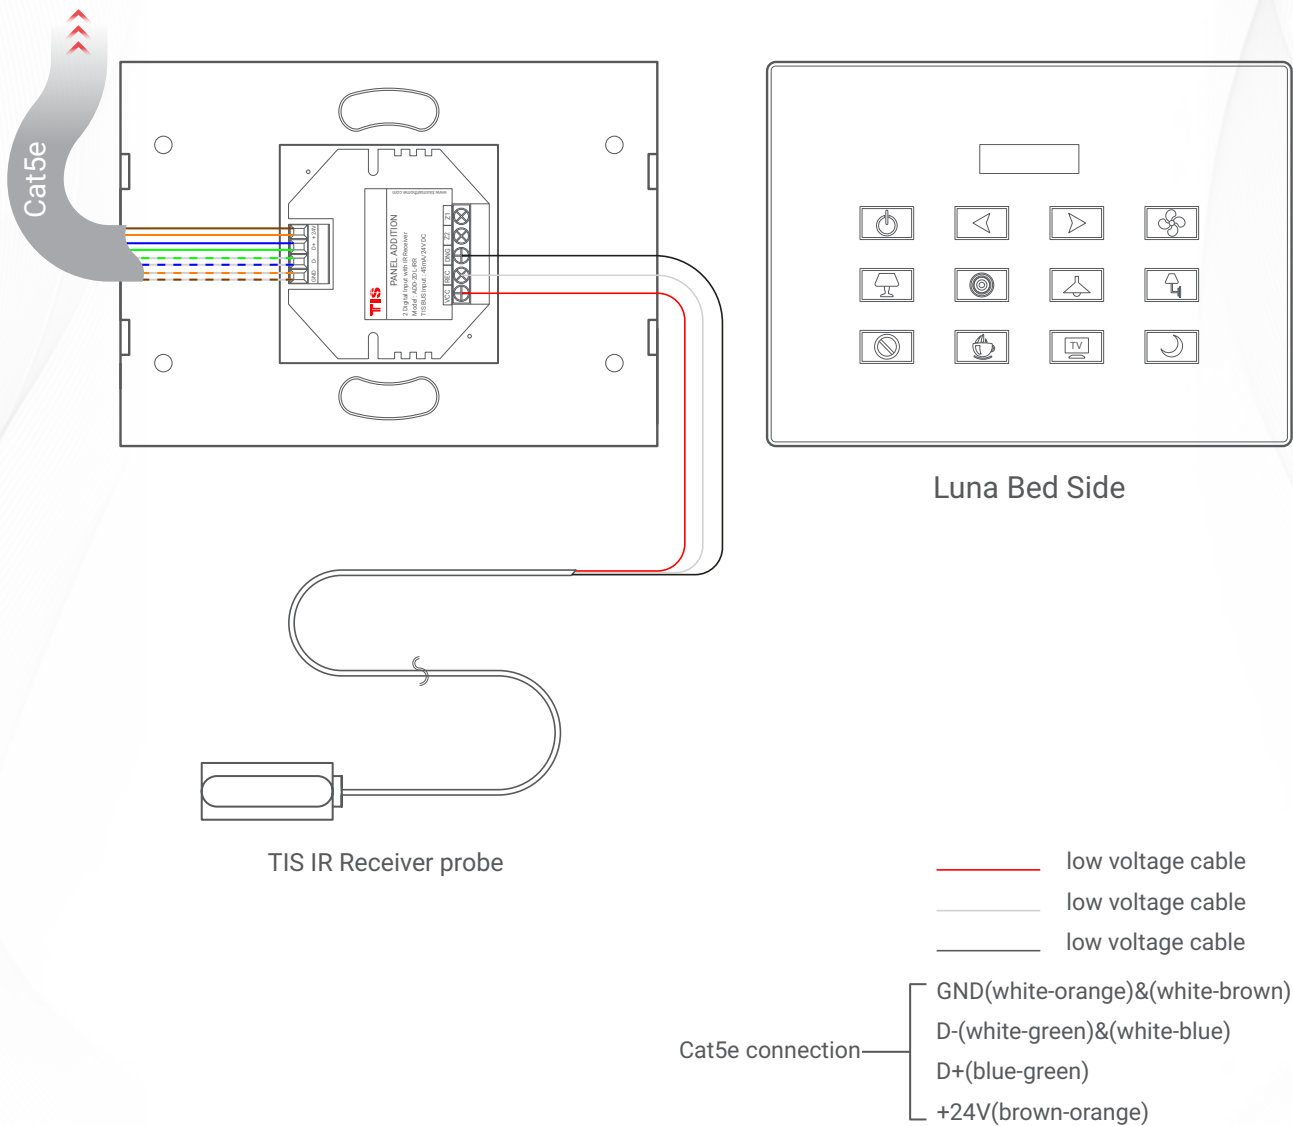

# LUNA BEDSIDE PANEL

Bedside Touch Panel

Model: LUNA-BEDSIDE

to the TIS BUS Network

▲ Figure 6: Luna Bedside & ADD-3DL-12V 3<sup>rd</sup> Party Sensor Connection Diagram

Copyright © 2022 TIS, All Rights Reserved

# LUNA BEDSIDE PANEL

Bedside Touch Panel

Model: LUNA-BEDSIDE

to the TIS BUS Network

▲ Figure 7: Luna Bedside & ADD-2DL-IRR Connection Diagram

Copyright © 2022 TIS, All Rights Reserved

TIS Logo is registered trademark of TIS CONTROL .  
All of the specification are subject to change without notice.