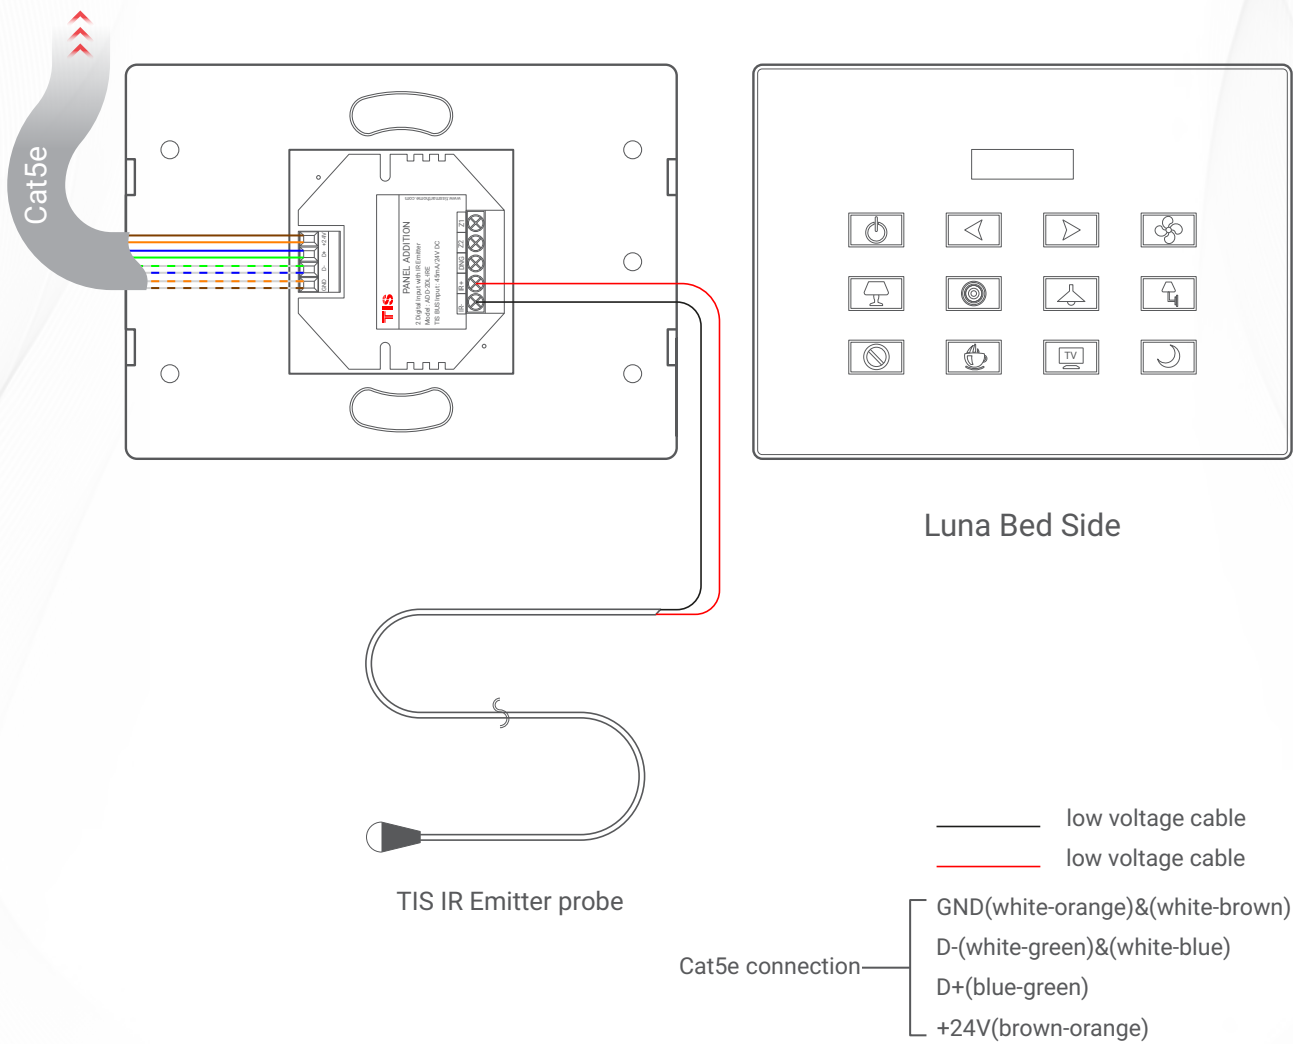

# LUNA BEDSIDE PANEL

Bedside Touch Panel

Model: LUNA-BEDSIDE

to the TIS BUS Network

▲ Figure 9: Luna Bedside & ADD-2DL-IRR 3<sup>rd</sup> Party Sensor Connection Diagram

Copyright © 2022 TIS, All Rights Reserved

# LUNA BEDSIDE PANEL

Bedside Touch Panel

Model: LUNA-BEDSIDE

to the TIS BUS Network

▲ Figure 10: Luna Bedside & ADD-2DL-IRE Connection Diagram

Copyright © 2022 TIS, All Rights Reserved

TIS Logo is registered trademark of TIS CONTROL .  
All of the specification are subject to change without notice.