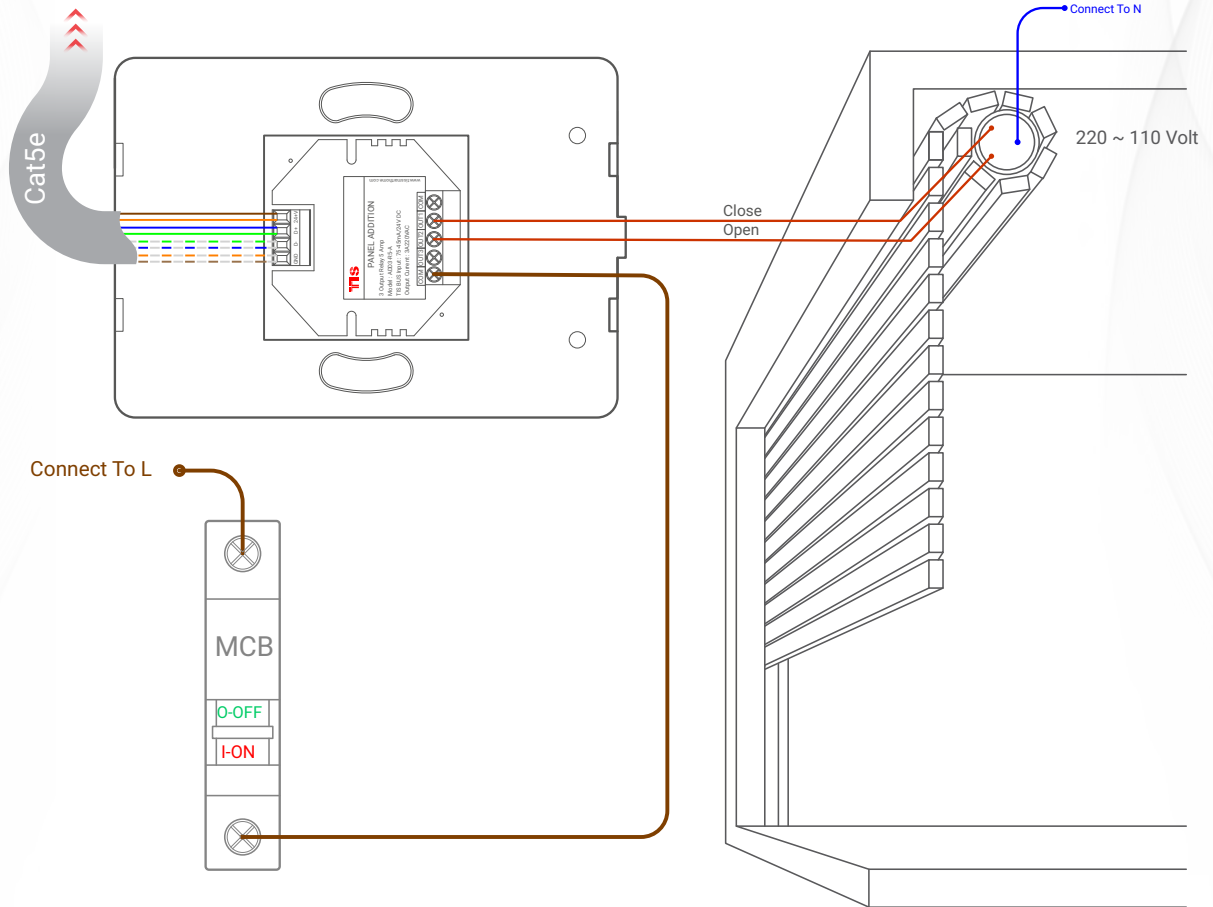

▲ Figure 1: Luna Bedside & ADD-3R-5A Lights Connection Diagram

# LUNA BEDSIDE PANEL

Bedside Touch Panel

Model: LUNA-BEDSIDE

▲ Figure 2: Luna Bedside & ADD-3R-5A FCU Connection Diagram

Copyright © 2022 TIS, All Rights Reserved

TIS Logo is registered trademark of TIS CONTROL .  
All of the specification are subject to change without notice.

# LUNA BEDSIDE PANEL

Bedside Touch Panel

Model: LUNA-BEDSIDE

to the TIS BUS Network

- 2.5 mm Electric Cable
  - 1.5 mm Electric Cable
  - 1.5 mm Electric Cable
- Cat5e connection —
- GND(white-orange)&(white-brown)
  - D-(white-green)&(white-blue)
  - D+(blue-green)
  - 24+V(brown-orange)