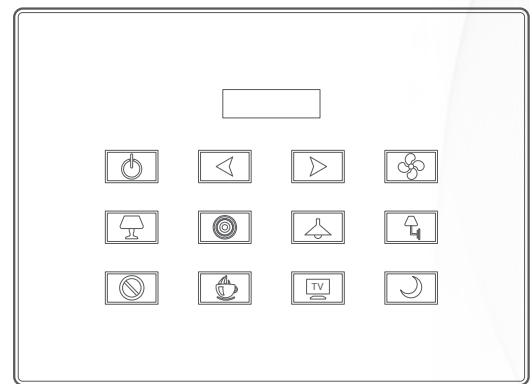

to the TIS BUS Network

▲ Figure 5: Luna Bedside & ADD-3DL-12V Magnetic Door Contact Connection Diagram