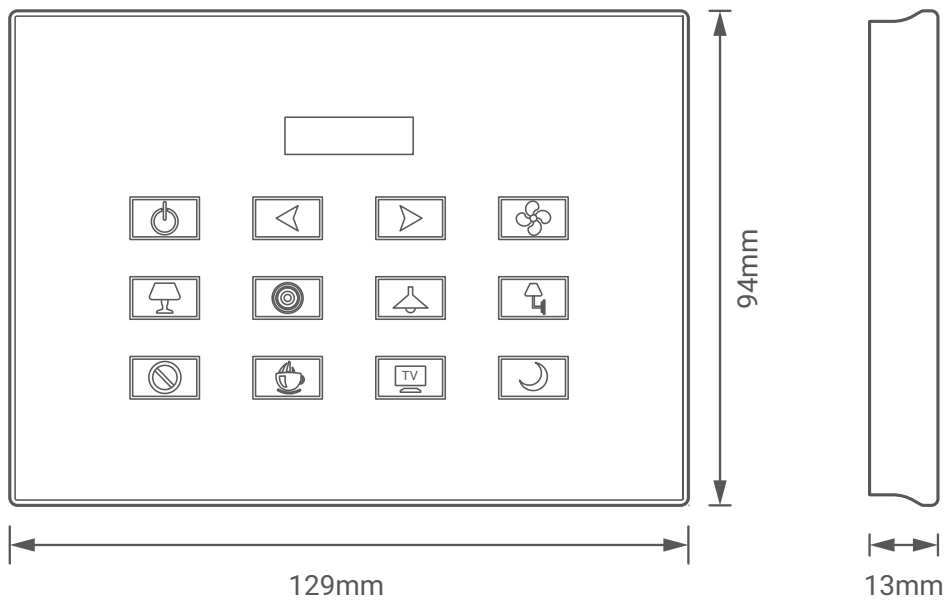

LUNA BEDSIDE PANEL

Bedside Touch Panel

Model: LUNA-BEDSIDE

▲ Figure 14: Module's Dimension Diagram

Copyright © 2022 TIS, All Rights Reserved
TIS Logo is registered trademark of TIS CONTROL .
All of the specification are subject to change without notice.

TIS CONTROL PTY LIMITED
SA , AUSTRALIA

TIS CONTROL LIMITED
Wanchai, Hong Kong