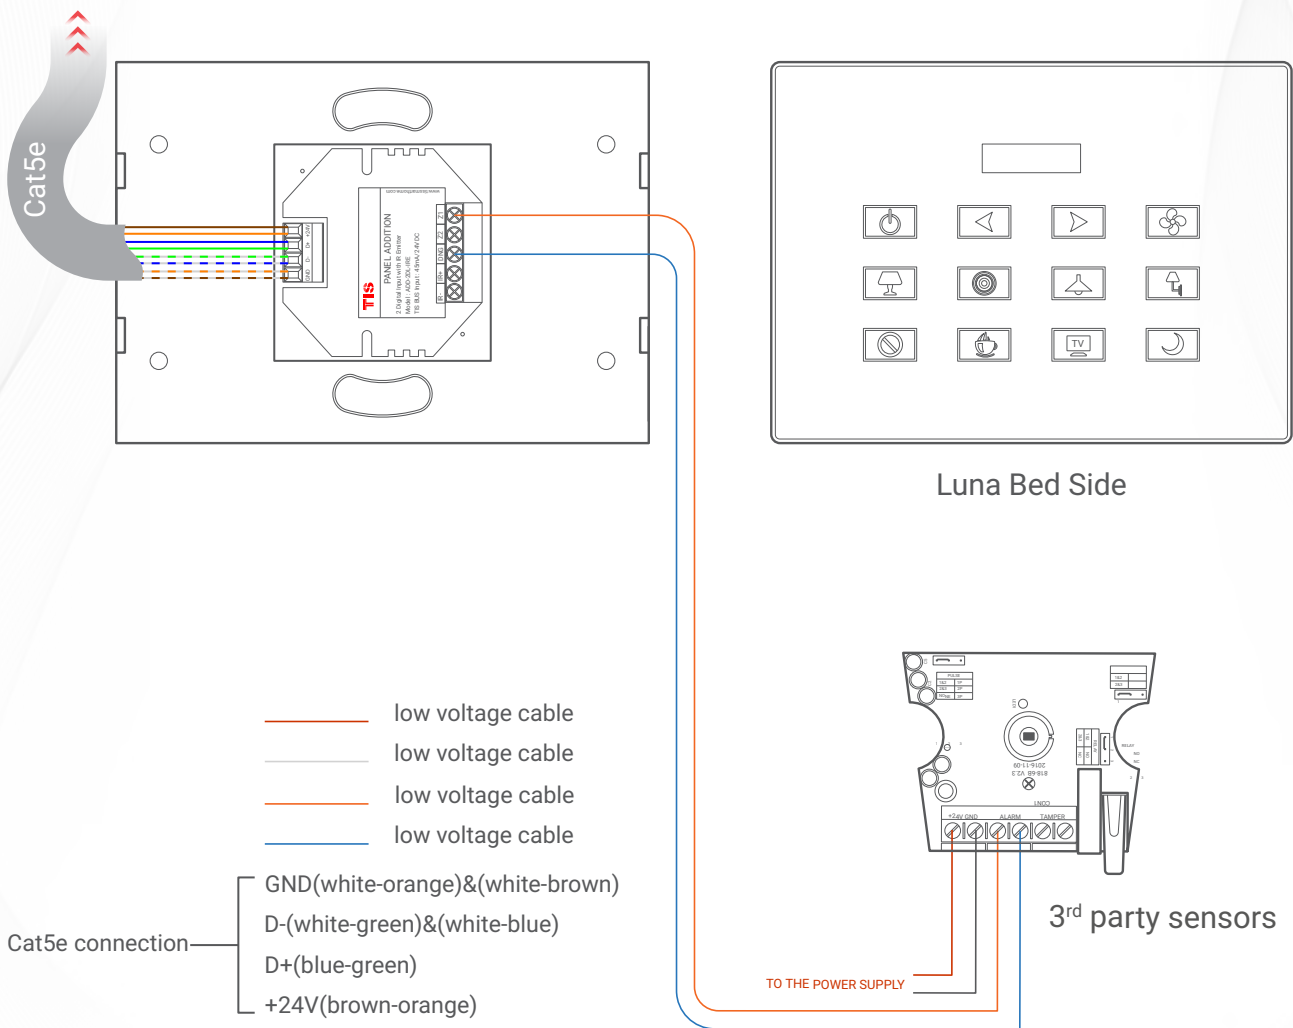

# LUNA BEDSIDE PANEL

Bedside Touch Panel

Model: LUNA-BEDSIDE

to the TIS BUS Network

▲ Figure 11: Luna Bedside & ADD-2DL-IRE Magnetic Door Contact Connection Diagram

Copyright © 2022 TIS, All Rights Reserved

# LUNA BEDSIDE PANEL

Bedside Touch Panel

Model: LUNA-BEDSIDE

to the TIS BUS Network

▲ Figure 12: Luna Bedside & ADD-2DL-IRE 3rd Party Sensor Connection Diagram

Copyright © 2022 TIS, All Rights Reserved

TIS Logo is registered trademark of TIS CONTROL .  
All of the specification are subject to change without notice.