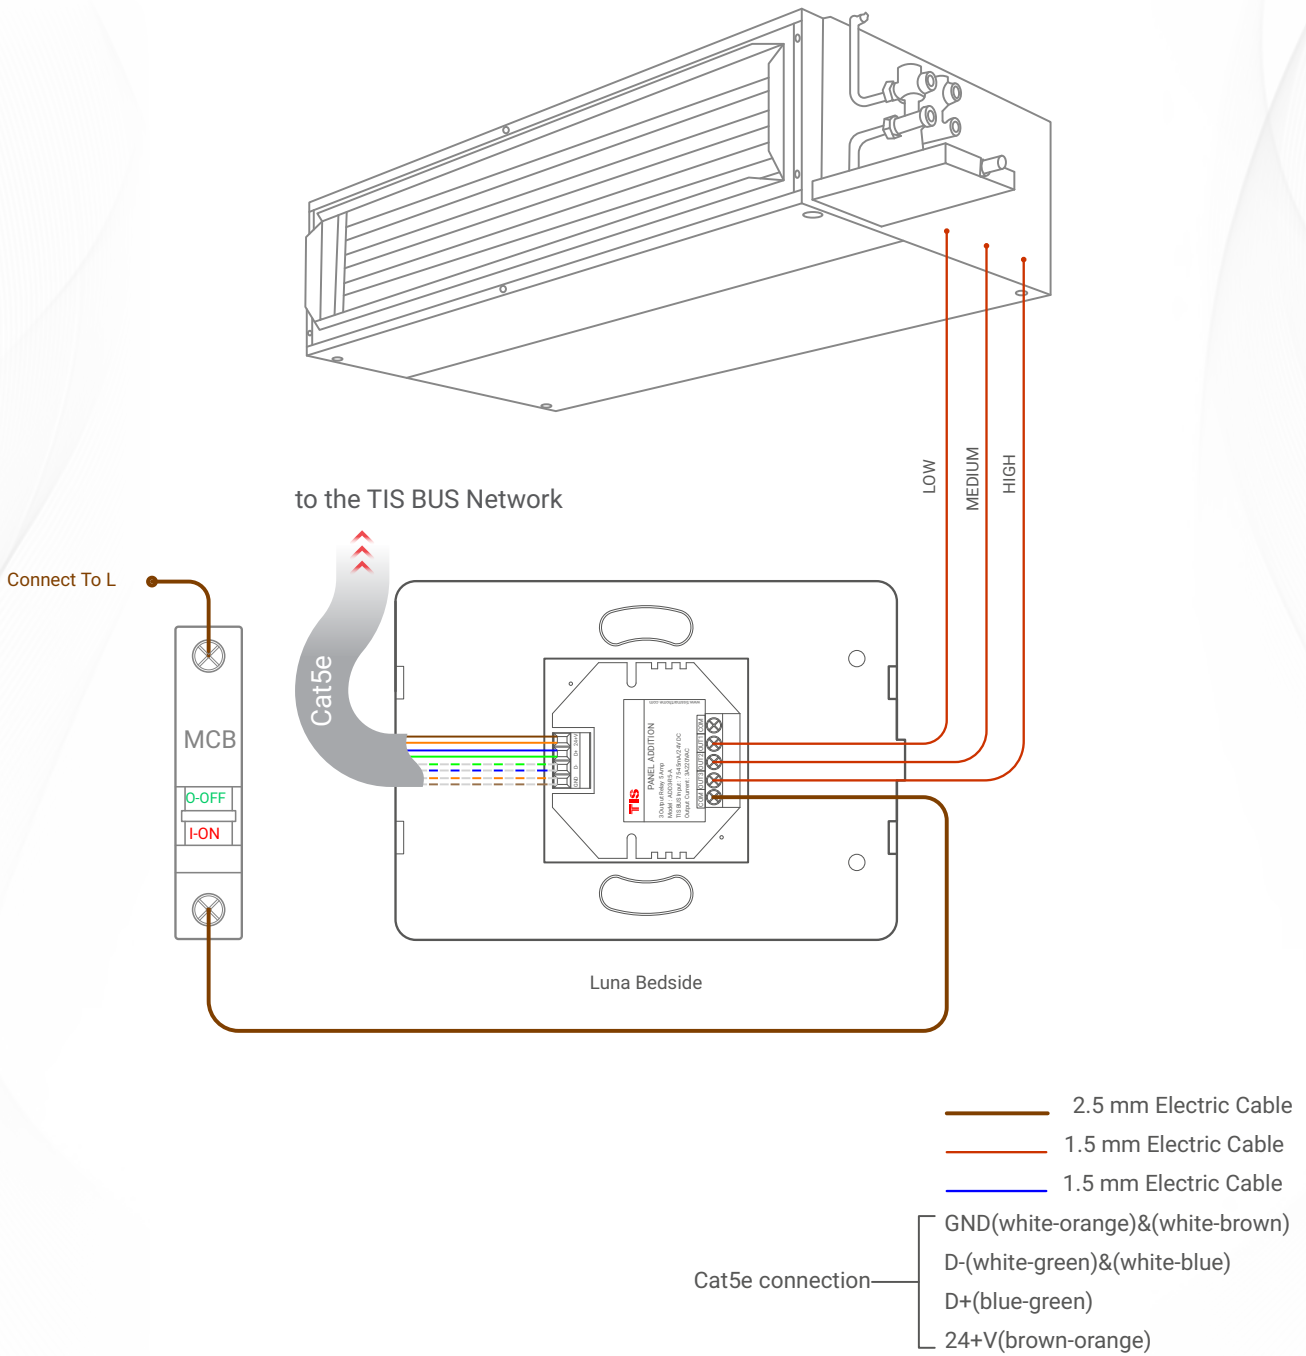

▲ Figure 1: Luna Bedside & ADD-3R-5A Lights Connection Diagram

# LUNA BEDSIDE PANEL

Bedside Touch Panel

Model: LUNA-BEDSIDE

▲ Figure 2: Luna Bedside & ADD-3R-5A FCU Connection Diagram

Copyright © 2022 TIS, All Rights Reserved

TIS Logo is registered trademark of TIS CONTROL .  
All of the specification are subject to change without notice.