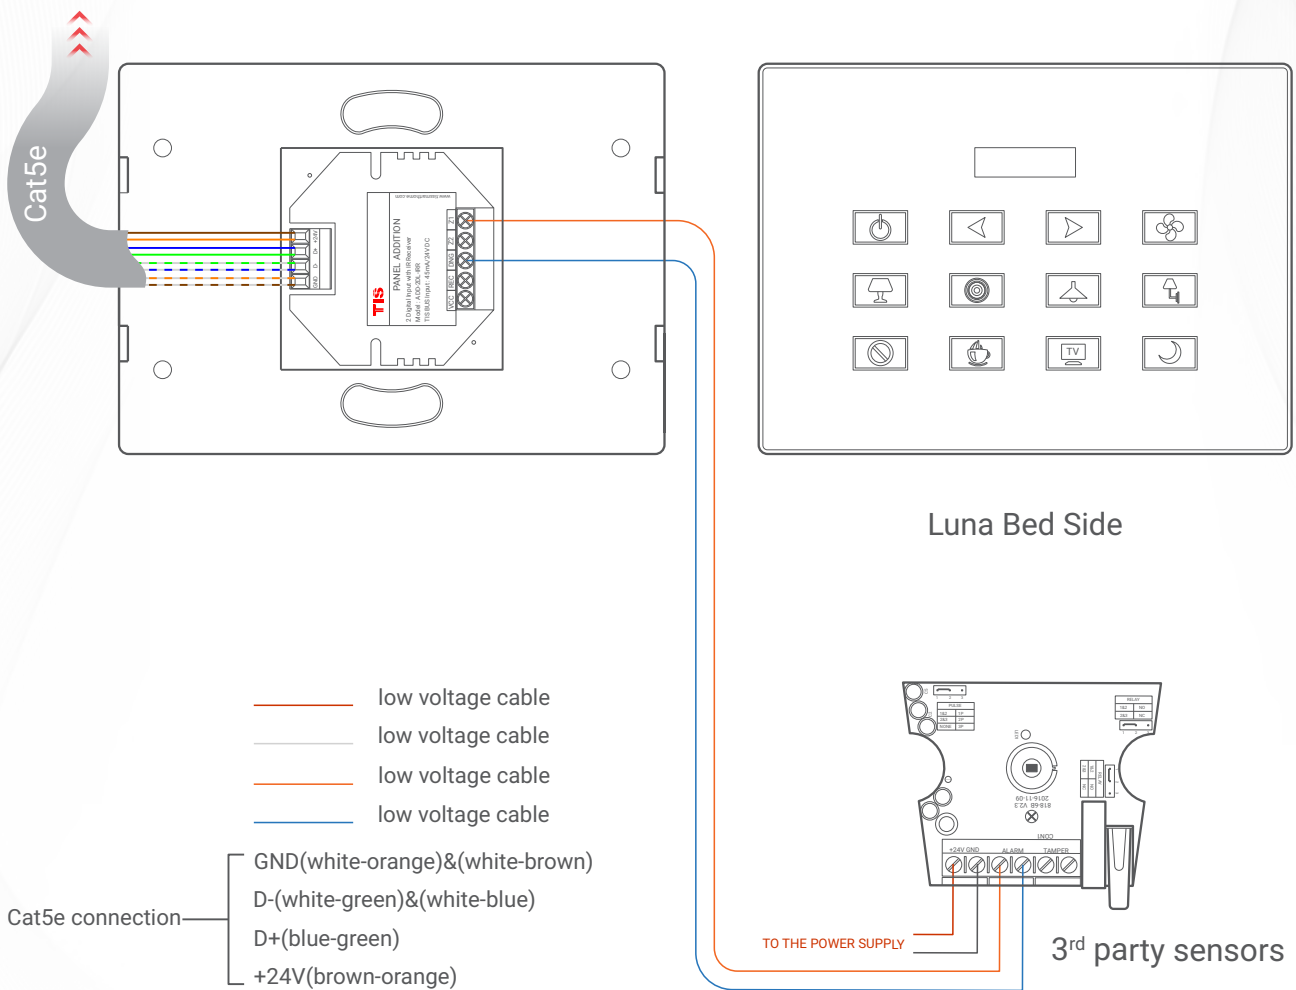

# LUNA BEDSIDE PANEL

Bedside Touch Panel

Model: LUNA-BEDSIDE

to the TIS BUS Network

▲ Figure 8: Luna Bedside & ADD-2DL-IRR Magnetic Door Contact Connection Diagram

Copyright © 2022 TIS, All Rights Reserved  
 TIS Logo is registered trademark of TIS CONTROL .  
 All of the specification are subject to change without notice.

# LUNA BEDSIDE PANEL

Bedside Touch Panel

Model: LUNA-BEDSIDE

to the TIS BUS Network

▲ Figure 9: Luna Bedside & ADD-2DL-IRR 3<sup>rd</sup> Party Sensor Connection Diagram

Copyright © 2022 TIS, All Rights Reserved