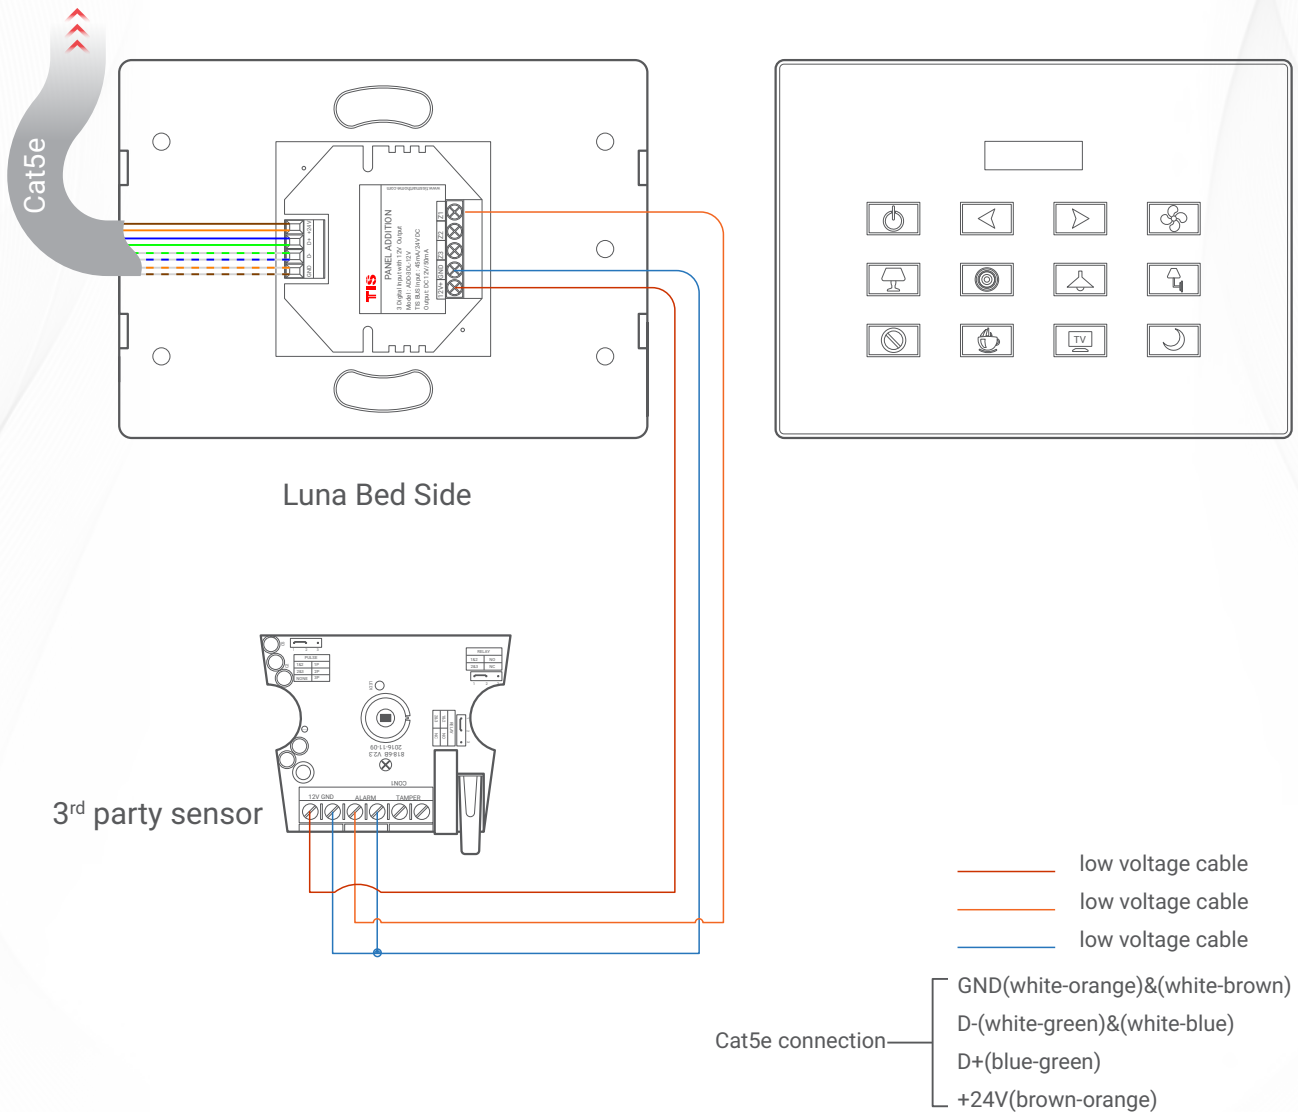

# LUNA BEDSIDE PANEL

Bedside Touch Panel

Model: LUNA-BEDSIDE

to the TIS BUS Network

▲ Figure 5: Luna Bedside & ADD-3DL-12V Magnetic Door Contact Connection Diagram

Copyright © 2022 TIS, All Rights Reserved  
 TIS Logo is registered trademark of TIS CONTROL .  
 All of the specification are subject to change without notice.

# LUNA BEDSIDE PANEL

Bedside Touch Panel

Model: LUNA-BEDSIDE

to the TIS BUS Network

▲ Figure 6: Luna Bedside & ADD-3DL-12V 3<sup>rd</sup> Party Sensor Connection Diagram

Copyright © 2022 TIS, All Rights Reserved