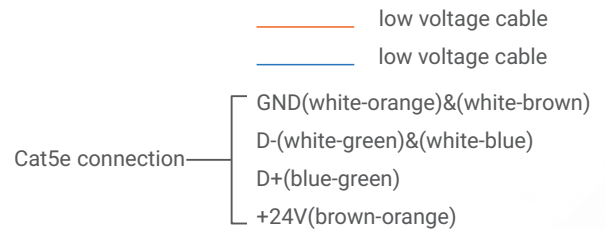

to the TIS BUS Network

▲ Figure 5: Luna Bedside & ADD-3DL-12V Magnetic Door Contact Connection Diagram