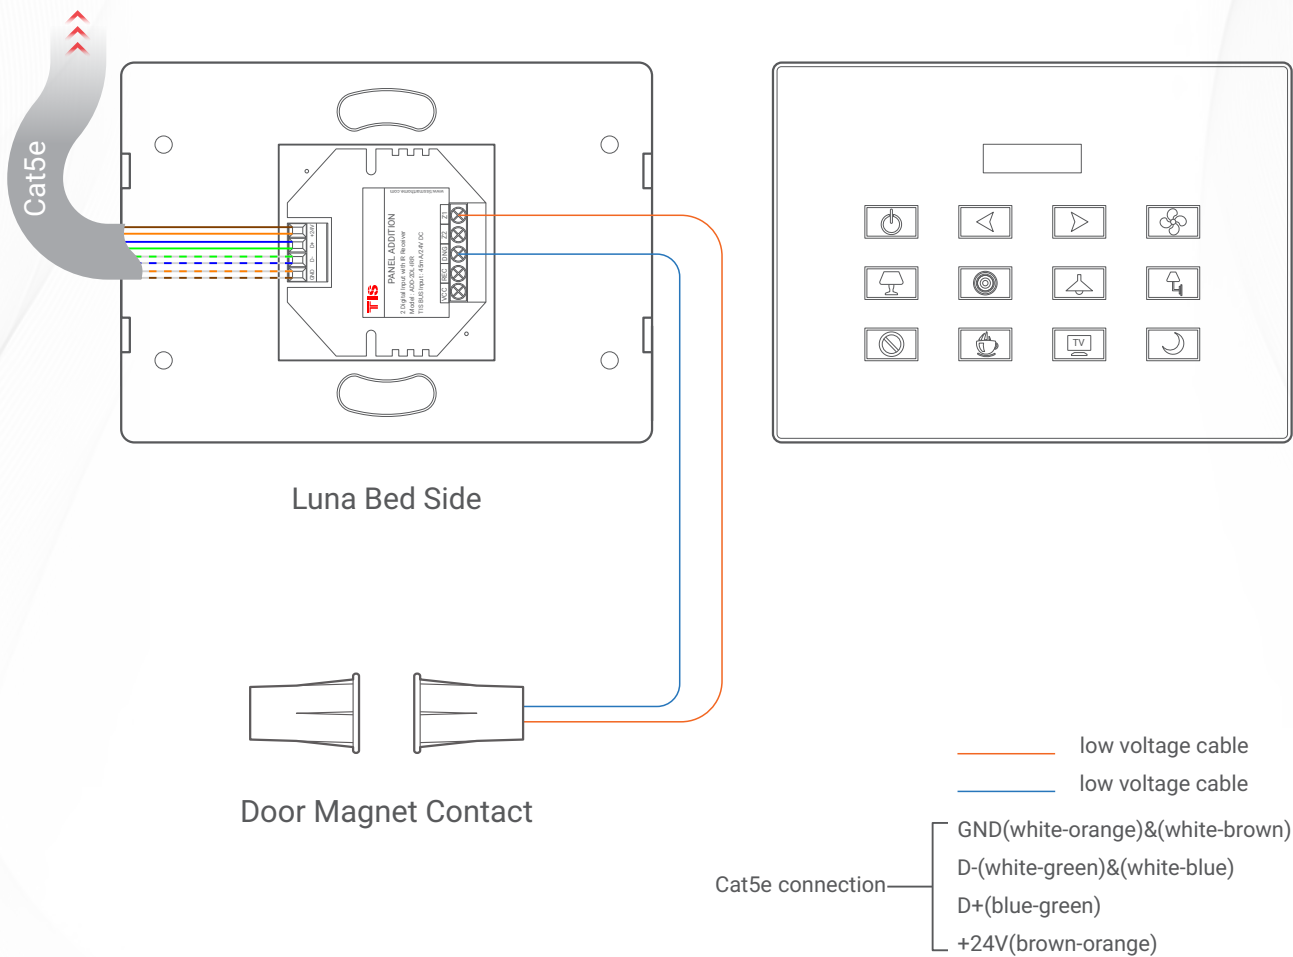

# LUNA BEDSIDE PANEL

Bedside Touch Panel

Model: LUNA-BEDSIDE

to the TIS BUS Network

▲ Figure 7: Luna Bedside & ADD-2DL-IRR Connection Diagram

Copyright © 2022 TIS, All Rights Reserved

TIS Logo is registered trademark of TIS CONTROL .  
All of the specification are subject to change without notice.

# LUNA BEDSIDE PANEL

Bedside Touch Panel

Model: LUNA-BEDSIDE

to the TIS BUS Network

▲ Figure 8: Luna Bedside & ADD-2DL-IRR Magnetic Door Contact Connection Diagram

Copyright © 2022 TIS, All Rights Reserved  
 TIS Logo is registered trademark of TIS CONTROL .  
 All of the specification are subject to change without notice.