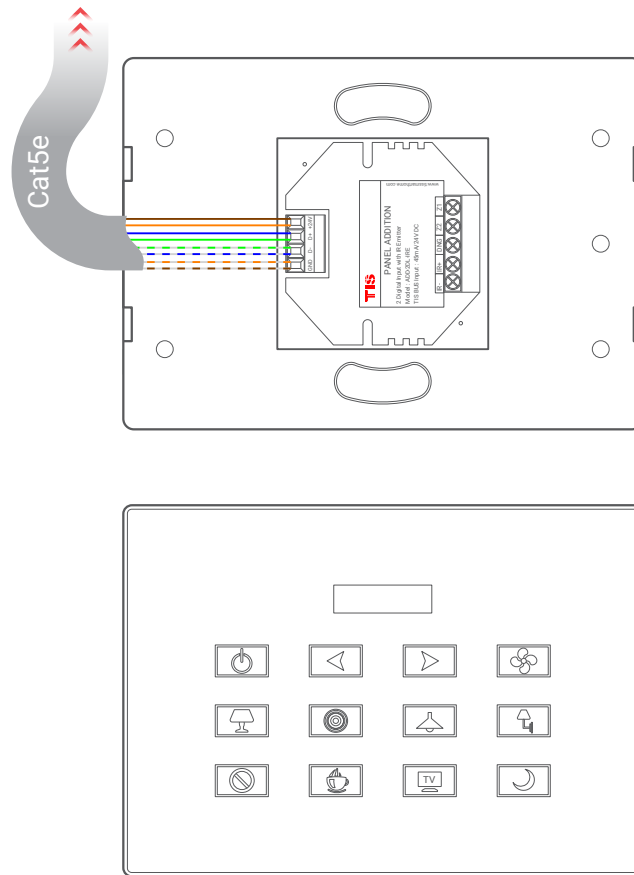

to the TIS BUS Network