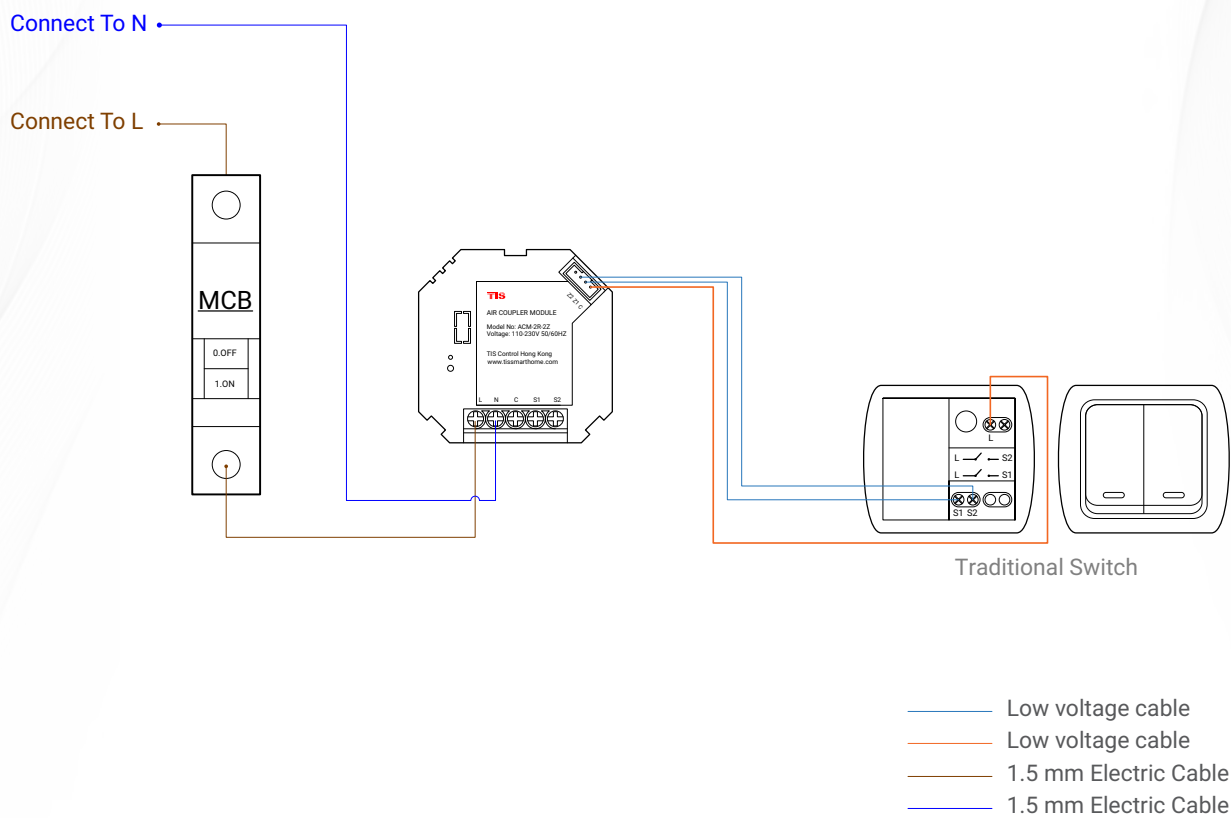

# TIS AIR COUPLER MODULE

Model: ACM-2R-2Z

▲ Figure 6: ACM-2R-2Z & Traditional Switch Connection

Copyright © 2022 TIS, All Rights Reserved  
TIS Logo is registered trademark of TIS CONTROL .  
All of the specification are subject to change without notice.