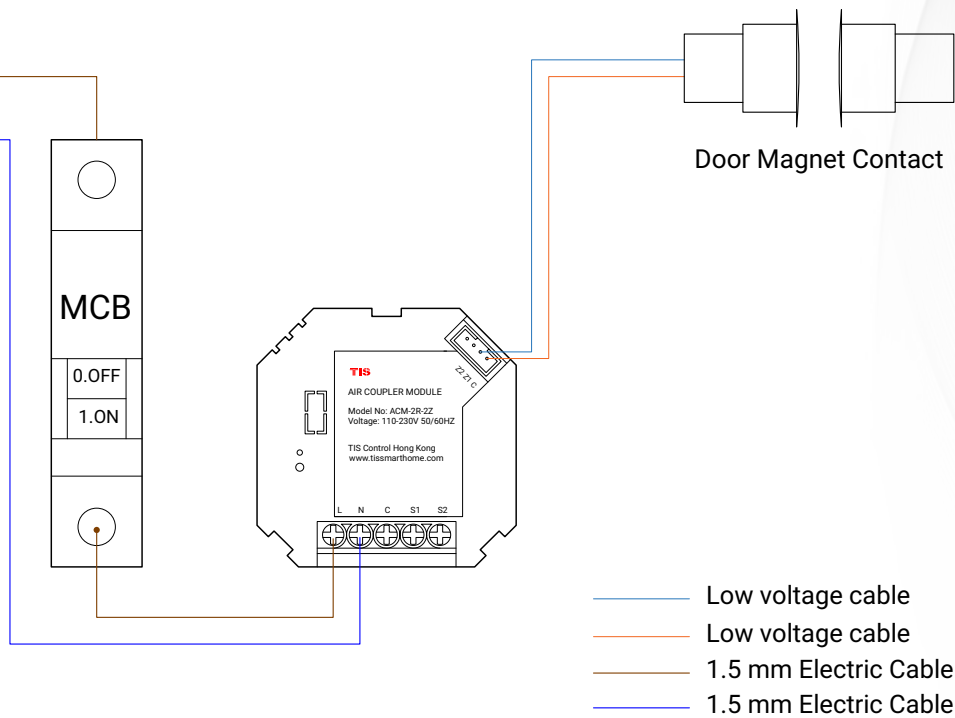

# TIS AIR COUPLER MODULE

Model: ACM-2R-2Z

Connect To L

Connect To N

- Low voltage cable
- Low voltage cable
- 1.5 mm Electric Cable
- 1.5 mm Electric Cable

▲ Figure 5: ACM-2R-2Z & Magnetic Door Contact Connection

# TIS AIR COUPLER MODULE

Model: ACM-2R-2Z

▲ Figure 6: ACM-2R-2Z & Traditional Switch Connection

Copyright © 2022 TIS, All Rights Reserved  
TIS Logo is registered trademark of TIS CONTROL .  
All of the specification are subject to change without notice.