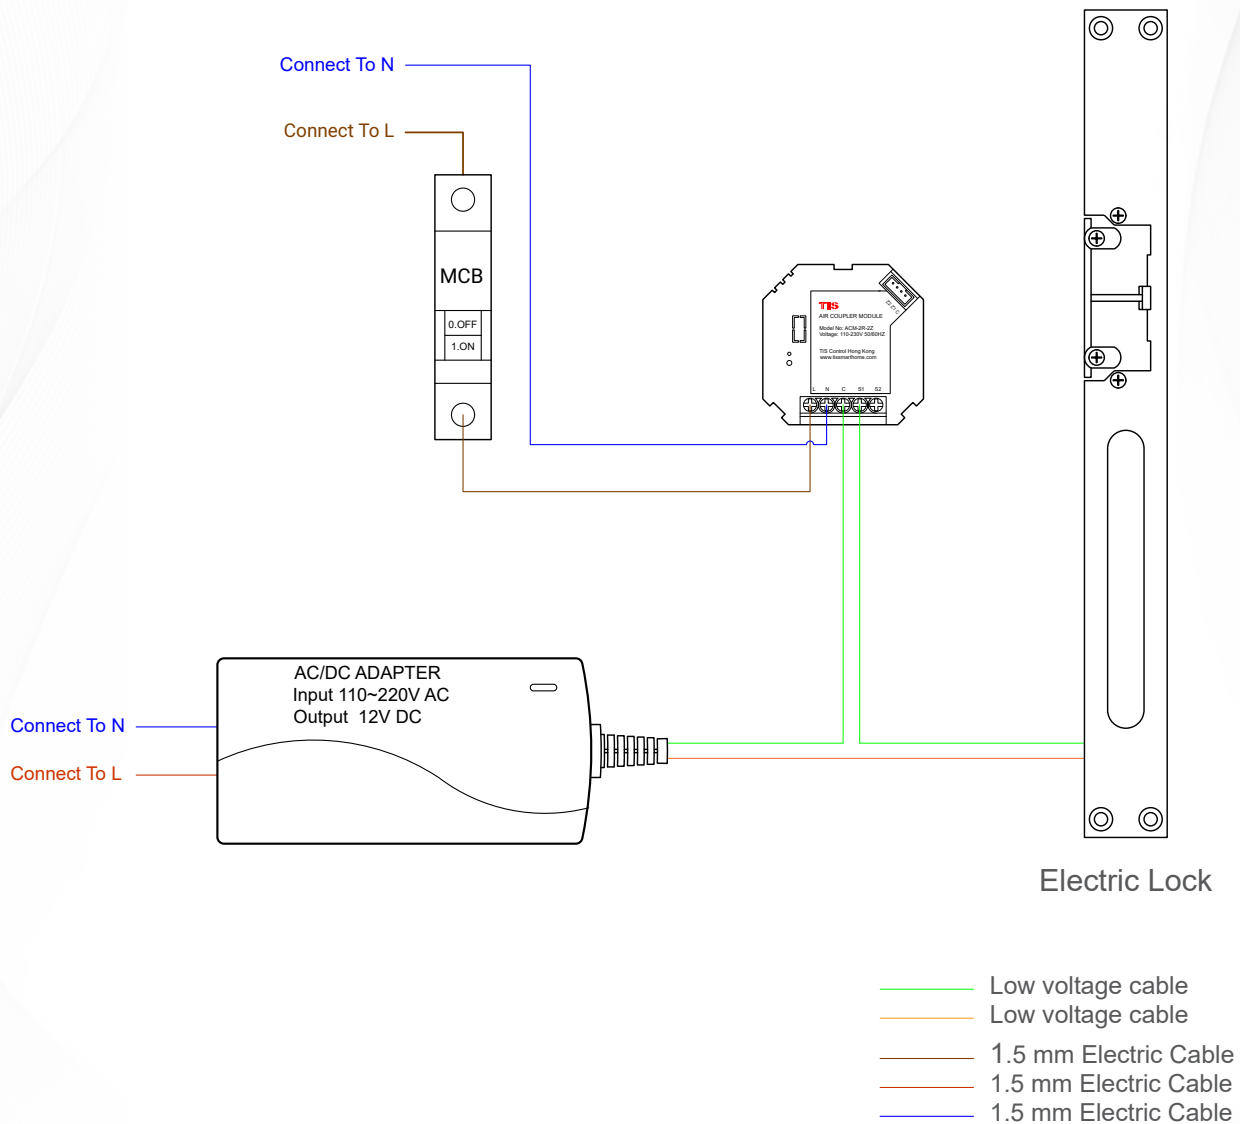

# TIS AIR COUPLER MODULE

Model: ACM-2R-2Z

▲ Figure 3: ACM-2R-2Z & Zero-Voltage Motor Connection

Copyright © 2022 TIS, All Rights Reserved

TIS Logo is registered trademark of TIS CONTROL .  
All of the specification are subject to change without notice.

# TIS AIR COUPLER MODULE

Model: ACM-2R-2Z

▲ Figure 4: ACM-2R-2Z & Electric Lock Connection

Copyright © 2022 TIS, All Rights Reserved  
TIS Logo is registered trademark of TIS CONTROL .  
All of the specification are subject to change without notice.