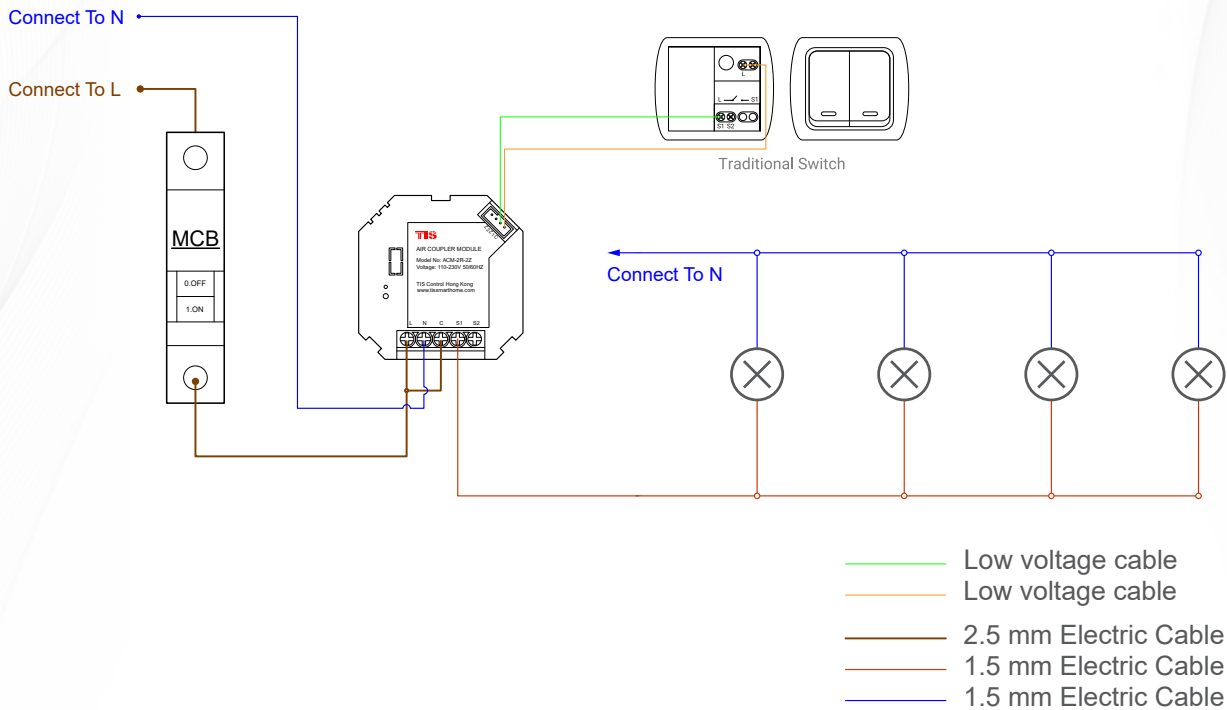

# TIS AIR COUPLER MODULE

Model: ACM-2R-2Z

▲ Figure 6: ACM-2R-2Z & Traditional Switch Connection

Copyright © 2022 TIS, All Rights Reserved  
TIS Logo is registered trademark of TIS CONTROL .  
All of the specification are subject to change without notice.

# TIS AIR COUPLER MODULE

Model: ACM-2R-2Z

▲ Figure 7: ACM-2R-2Z & Lights & Traditional Switch Connection

Copyright © 2022 TIS, All Rights Reserved  
 TIS Logo is registered trademark of TIS CONTROL .  
 All of the specification are subject to change without notice.