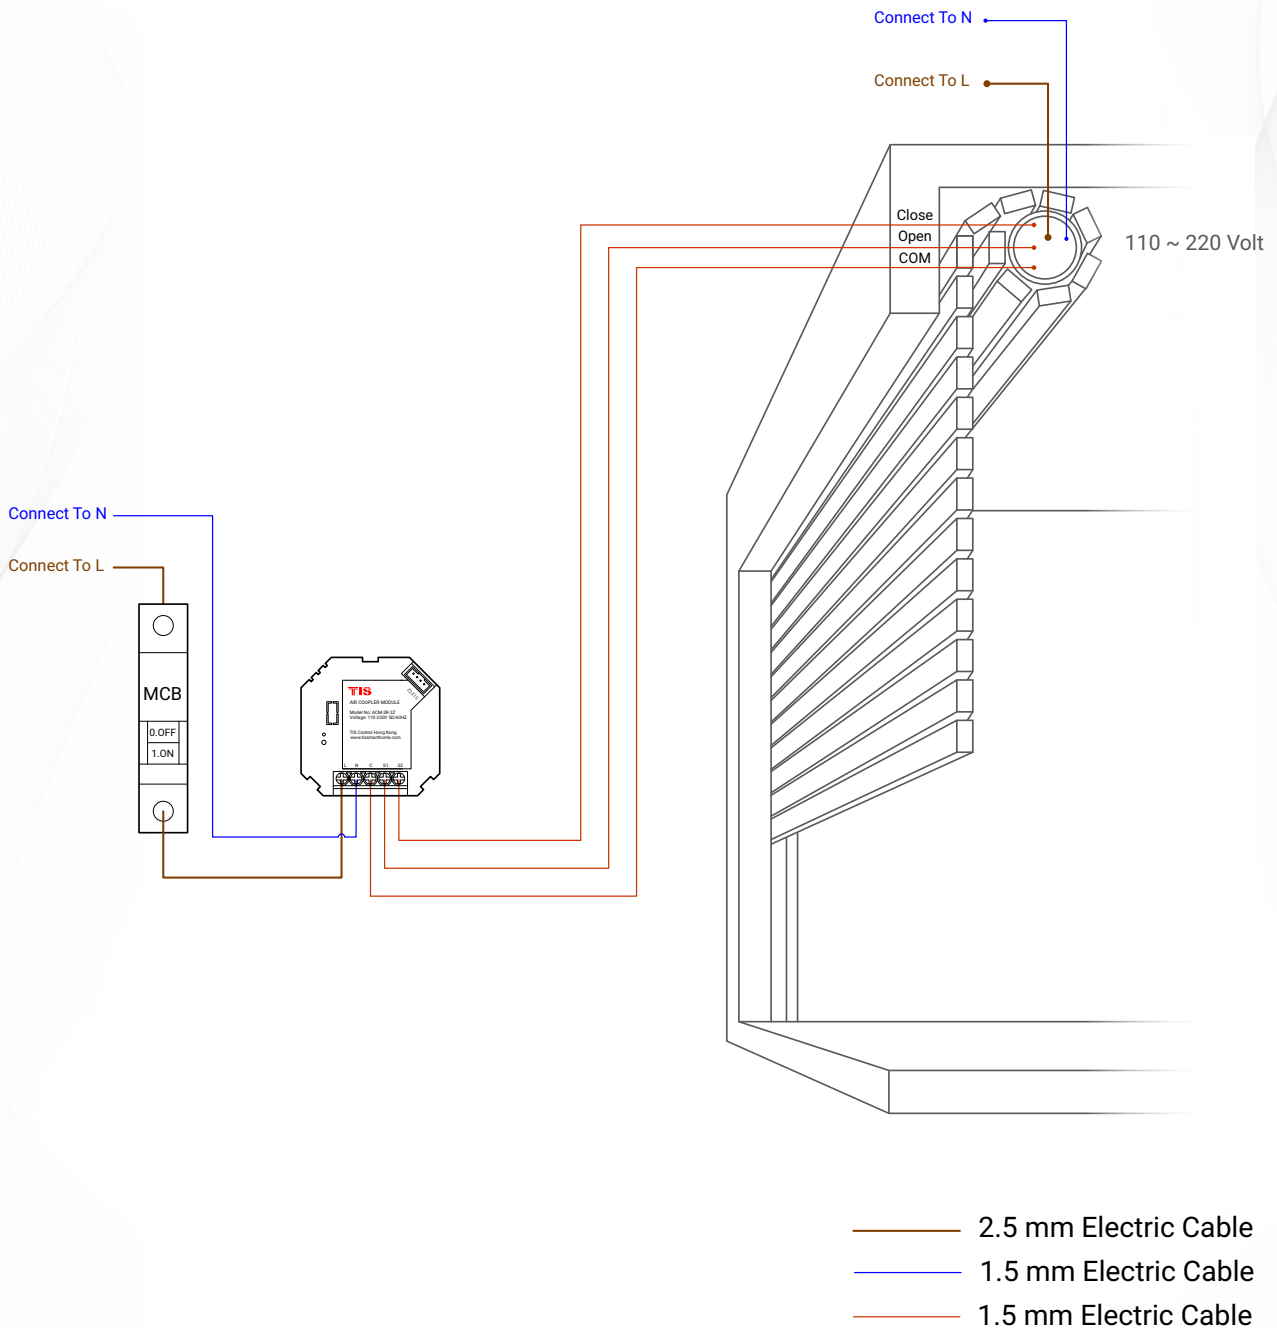

TIS AIR COUPLER MODULE

Model: ACM-2R-2Z

▲ Figure 3: ACM-2R-2Z & Zero-Voltage Motor Connection

Copyright © 2022 TIS, All Rights Reserved

TIS Logo is registered trademark of TIS CONTROL .
All of the specification are subject to change without notice.

TIS CONTROL PTY LIMITED
SA , AUSTRALIA

TIS CONTROL LIMITED
Wanchai, Hong Kong