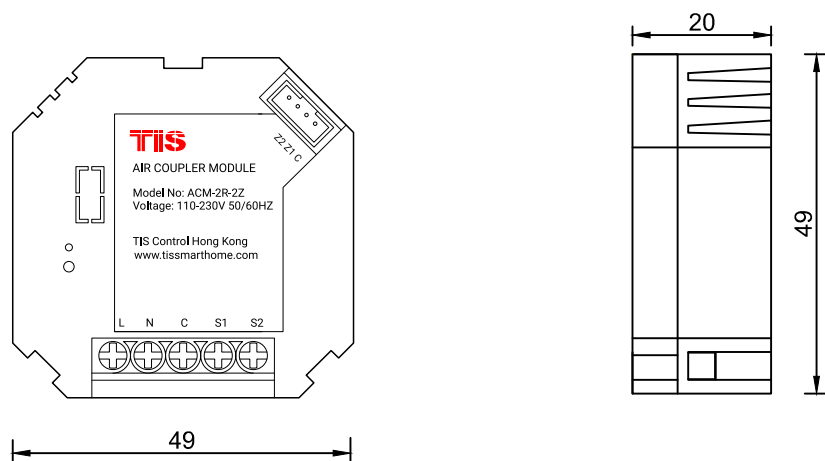

# TIS AIR COUPLER MODULE

Model: ACM-2R-2Z

▲ Figure 8: ACM-2R-2Z & 3rd Party Sensor Connection

▲ Figure 9: ACM-2R-2Z Dimensions

Copyright © 2022 TIS, All Rights Reserved  
 TIS Logo is registered trademark of TIS CONTROL .  
 All of the specification are subject to change without notice.