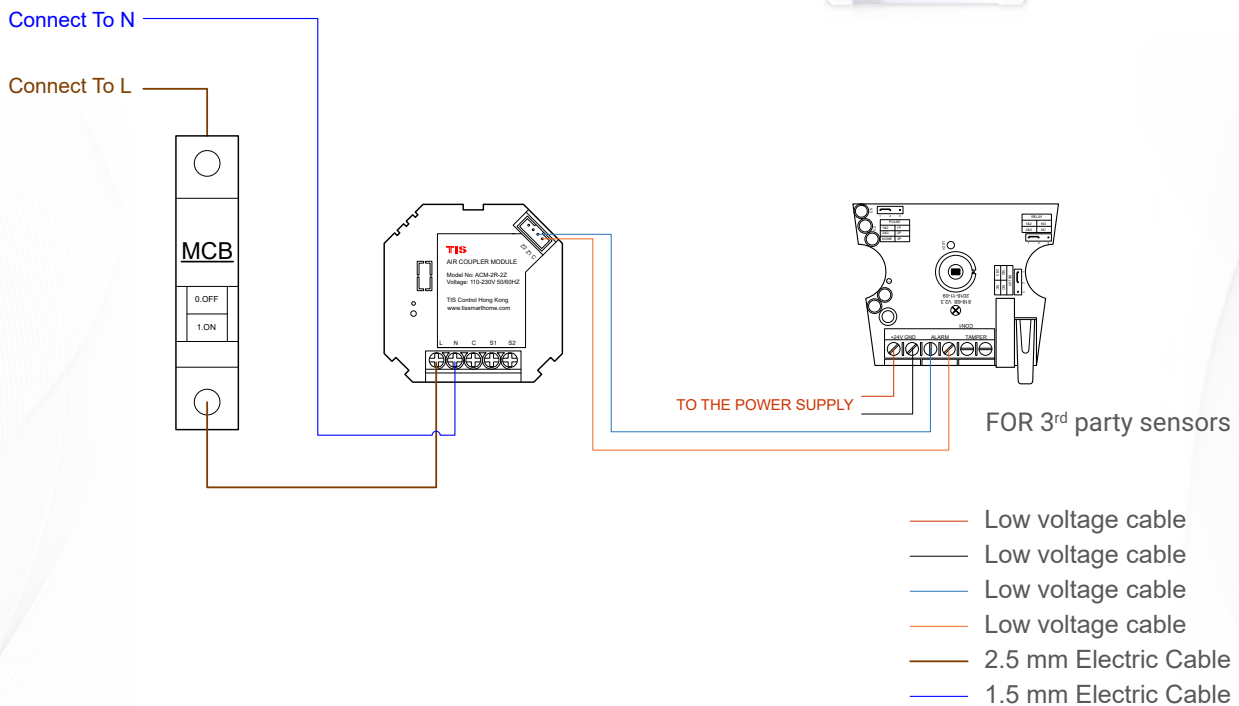

# TIS AIR COUPLER MODULE

Model: ACM-2R-2Z

▲ Figure 7: ACM-2R-2Z & Lights & Traditional Switch Connection

Copyright © 2022 TIS, All Rights Reserved  
 TIS Logo is registered trademark of TIS CONTROL .  
 All of the specification are subject to change without notice.

# TIS AIR COUPLER MODULE

Model: ACM-2R-2Z

▲ Figure 8: ACM-2R-2Z & 3rd Party Sensor Connection

▲ Figure 9: ACM-2R-2Z Dimensions

Copyright © 2022 TIS, All Rights Reserved  
 TIS Logo is registered trademark of TIS CONTROL .  
 All of the specification are subject to change without notice.