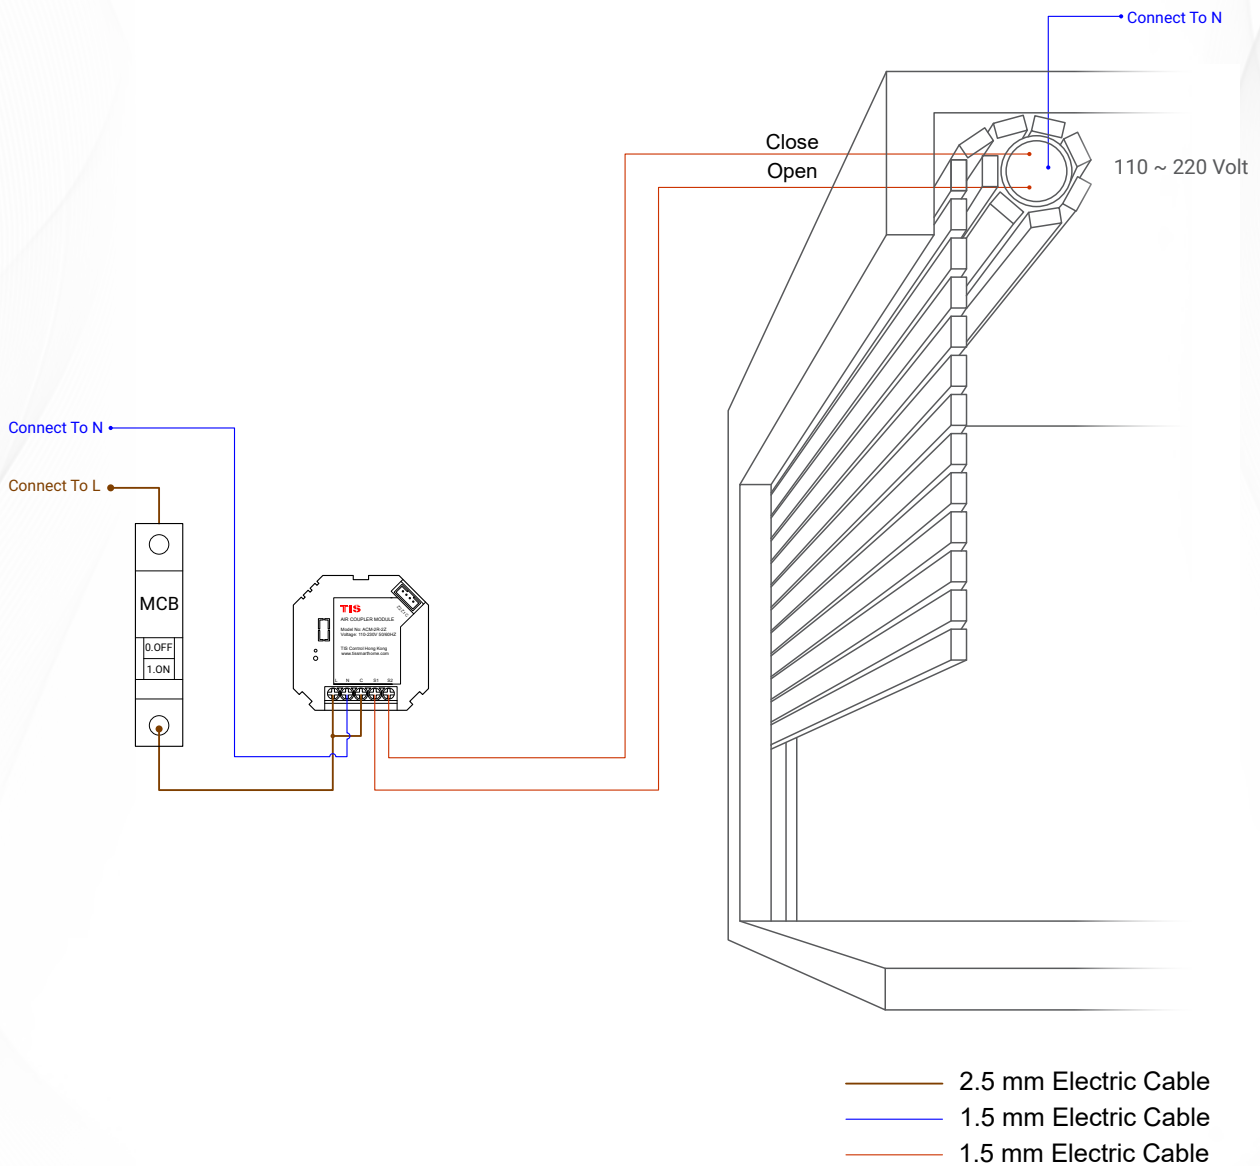

- 2.5 mm Electric Cable
- 1.5 mm Electric Cable
- 1.5 mm Electric Cable

▲ Figure 1: ACM-2R-2Z & Lighting Connection

# TIS AIR COUPLER MODULE

Model: ACM-2R-2Z

▲ Figure 2: ACM-2R-2Z & Motors Connection

Copyright © 2022 TIS, All Rights Reserved  
TIS Logo is registered trademark of TIS CONTROL .  
All of the specification are subject to change without notice.