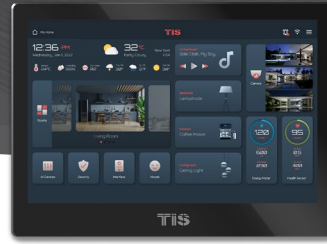

TIS SATURN 101

10" Touch Screen Interface

Data Sheet Rev 3.2

Model: TIS-SAT-101

OVERVIEW

This Android-operated product with touch interface installed indoors for a modern and convenient control over building's access points.

KEY BENEFITS

- + PoE supported
- + Home automation touch screen
- + Advanced security & access control

KEY FEATURES

- ★ 10" Capacitive touch screen
- ★ High-quality microphone, speaker
- ★ Equipped with 2GB RAM & flash memory

BARCODE (UPC-A)

TIS SATURN 101

10" Touch Screen Interface

Model: TIS-SAT-101

PRODUCT SPECIFICATIONS

Input	SD	Support SD card (Max 32G)
	Mini USB	Mini USB OTG (USB Type C when with RK3399)
	USB Host x 2	Standard, with POE
	DC	DC input
	Headset	3.5mm stereo headphone output
Display	screen	10.1 inch IPS touch screen
	resolution	1280 × 800
	Contrast	900:1
	Brightness	500nit
	Screen scale/Display area	16:10 / Display area : 218 × 135mm
Operation	RAM	2 GB
	ROM	16 GB
Network	WiFi	802.11b/g/n
	Ethernet	Support
	Bluetooth	Bluetooth 4.0
	3G	Support external 3G USB dongle
Multimedia	Video	MPEG-1, MPEG-2, MPEG-4, H.263, H.264, VC1, RV etc., support up to 1080p
	Audio	MP3/WMA/AAC etc.
	Picture	jpeg, jpg
	Speaker	2W × 2
Weight	Without packaging	650g
Dimensions	Length × Width × Height	260.54mm×178.54mm×25.5mm
Temperature Range	working	0°C - 70°C
	Storage	-10°C ~ 40°C
Air humidity		0%~95%RH