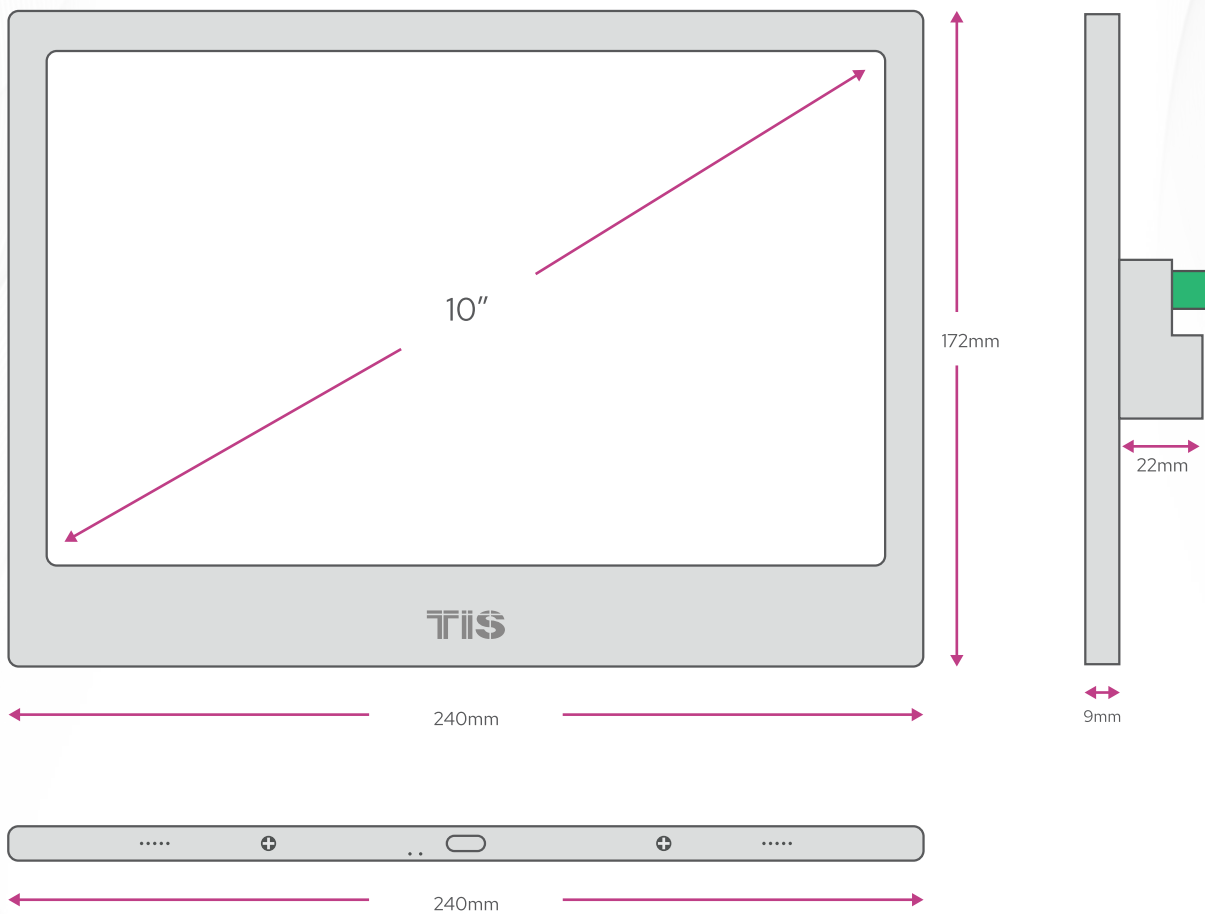

TIS SATURN 101

10" Touch Screen Interface

Model: TIS-SAT-101

Copyright © 2024 TIS, All Rights Reserved
TIS Logo is registered trademark of TIS CONTROL.
All of the specification are subject to change without notice.

TIS CONTROL PTY LIMITED
SA, AUSTRALIA

TIS CONTROL LIMITED
Wanchai, Hong Kong