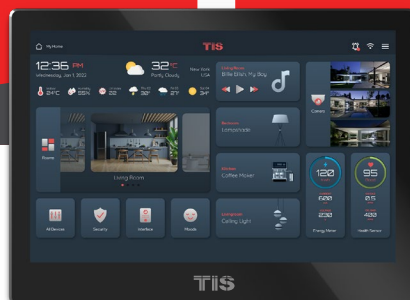

TIS SATURN 101

10" Touch Screen Interface

Data Sheet Rev 3.2

Model: TIS-SAT-101

OVERVIEW

This Android-operated product with touch interface installed indoors for a modern and convenient control over building's access points.

KEY BENEFITS

- + PoE supported
- + Home automation touch screen
- + Advanced security & access control

KEY FEATURES

- ★ 10" Capacitive touch screen
- ★ High-quality microphone, speaker
- ★ Equipped with 2GB RAM & flash memory

BARCODE (UPC-A)

TIS SATURN 101

10" Touch Screen Interface

Model: TIS-SAT-101

PRODUCT SPECIFICATIONS

Input	SD	Support SD card (Max 32G)
	Mini USB	Mini USB OTG (USB Type C when with RK3399)
	USB Host x 2	Standard, with POE
	DC	DC input
	Headset	3.5mm stereo headphone output
Display	screen	10.1 inch IPS touch screen
	resolution	1280 × 800
	Contrast	900:1
	Brightness	500nit
	Screen scale/Display area	16:10 / Display area : 218 × 135mm
Operation	RAM	2 GB
	ROM	16 GB
Network	WiFi	802.11b/g/n
	Ethernet	Support
	Bluetooth	Bluetooth 4.0
	3G	Support external 3G USB dongle
Multimedia	Video	MPEG-1, MPEG-2, MPEG-4, H.263, H.264, VC1, RV etc., support up to 1080p
	Audio	MP3/WMA/AAC etc.
	Picture	jpeg, jpg
	Speaker	2W × 2
Weight	Without packaging	650g
Dimensions	Length × Width × Height	260.54mm×178.54mm×25.5mm
Temperature Range	working	0°C - 70°C
	Storage	-10°C ~ 40°C
Air humidity		0%~95%RH